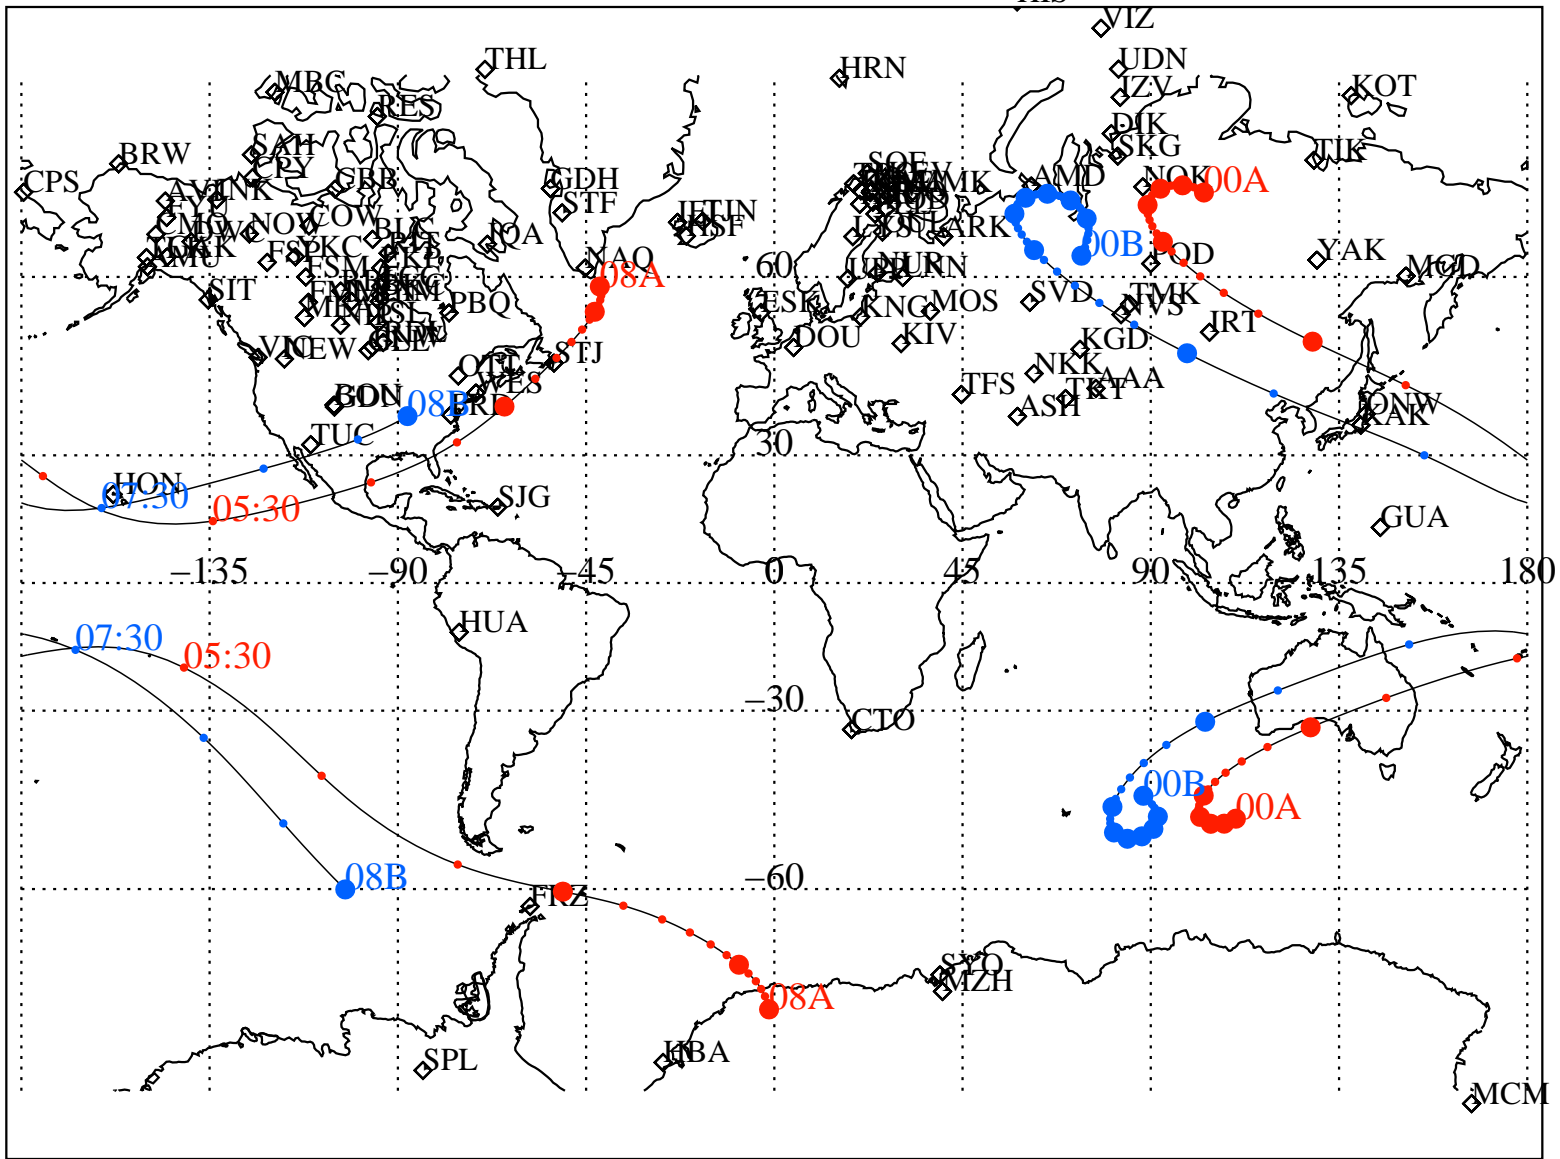

ALE
 VAN ALLEN PROBES 2012 260 (09/16) 00:00 to 2012 260 (09/16) 08:00

RBSPA-A, RBSPB-B,