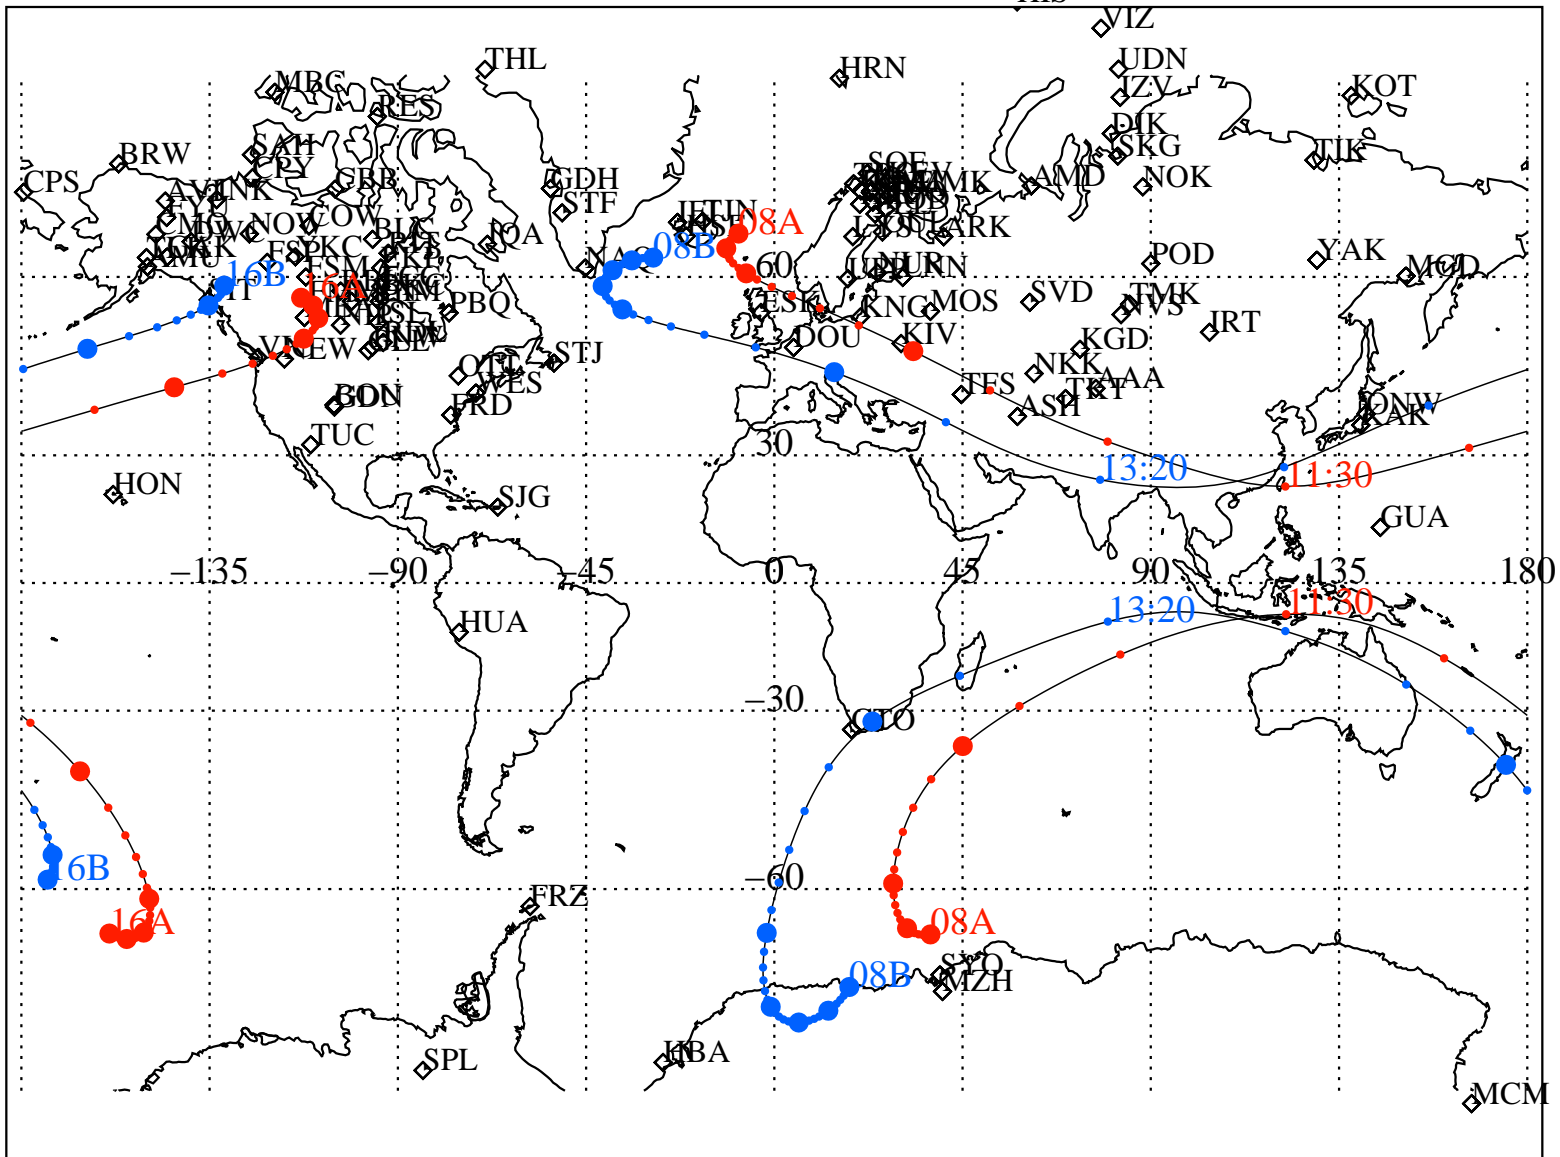

ALE  
 VAN ALLEN PROBES 2012 259 (09/15) 08:00 to 2012 259 (09/15) 16:00

RBSPA-A, RBSPB-B,