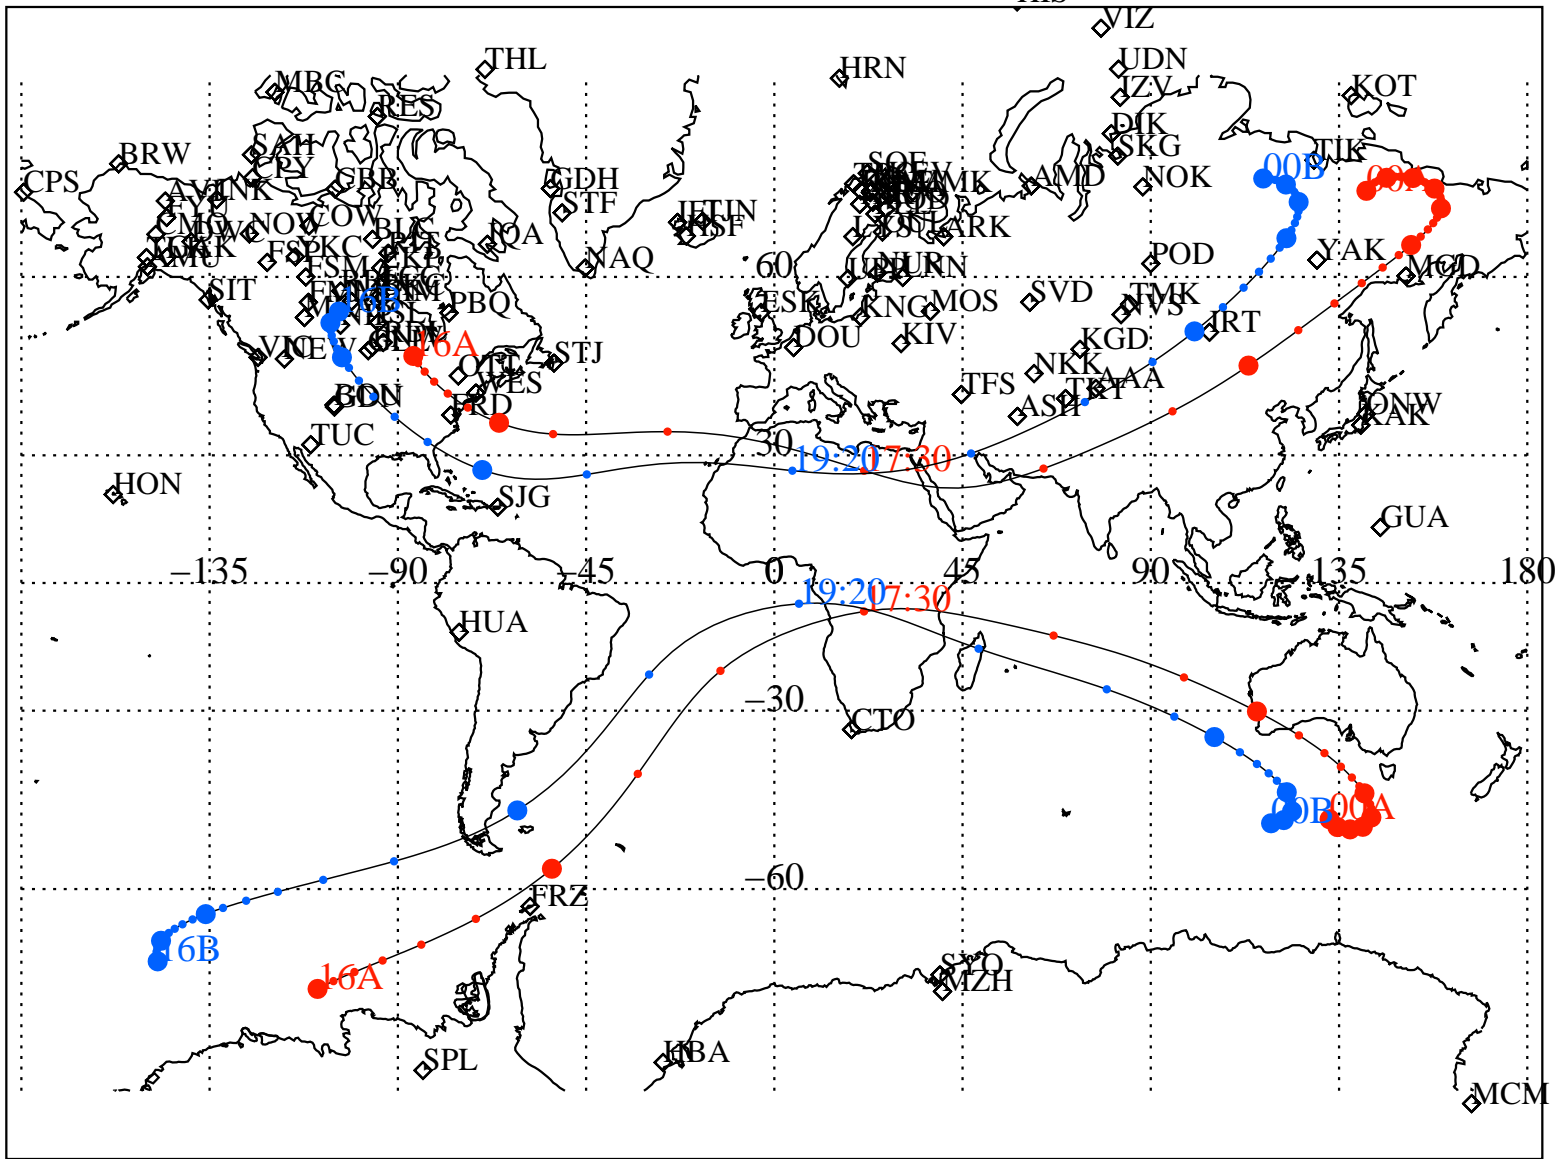

ALE
 VAN ALLEN PROBES 2012 258 (09/14) 16:00 to 2012 259 (09/15) 00:00

RBSPA-A, RBSPB-B,