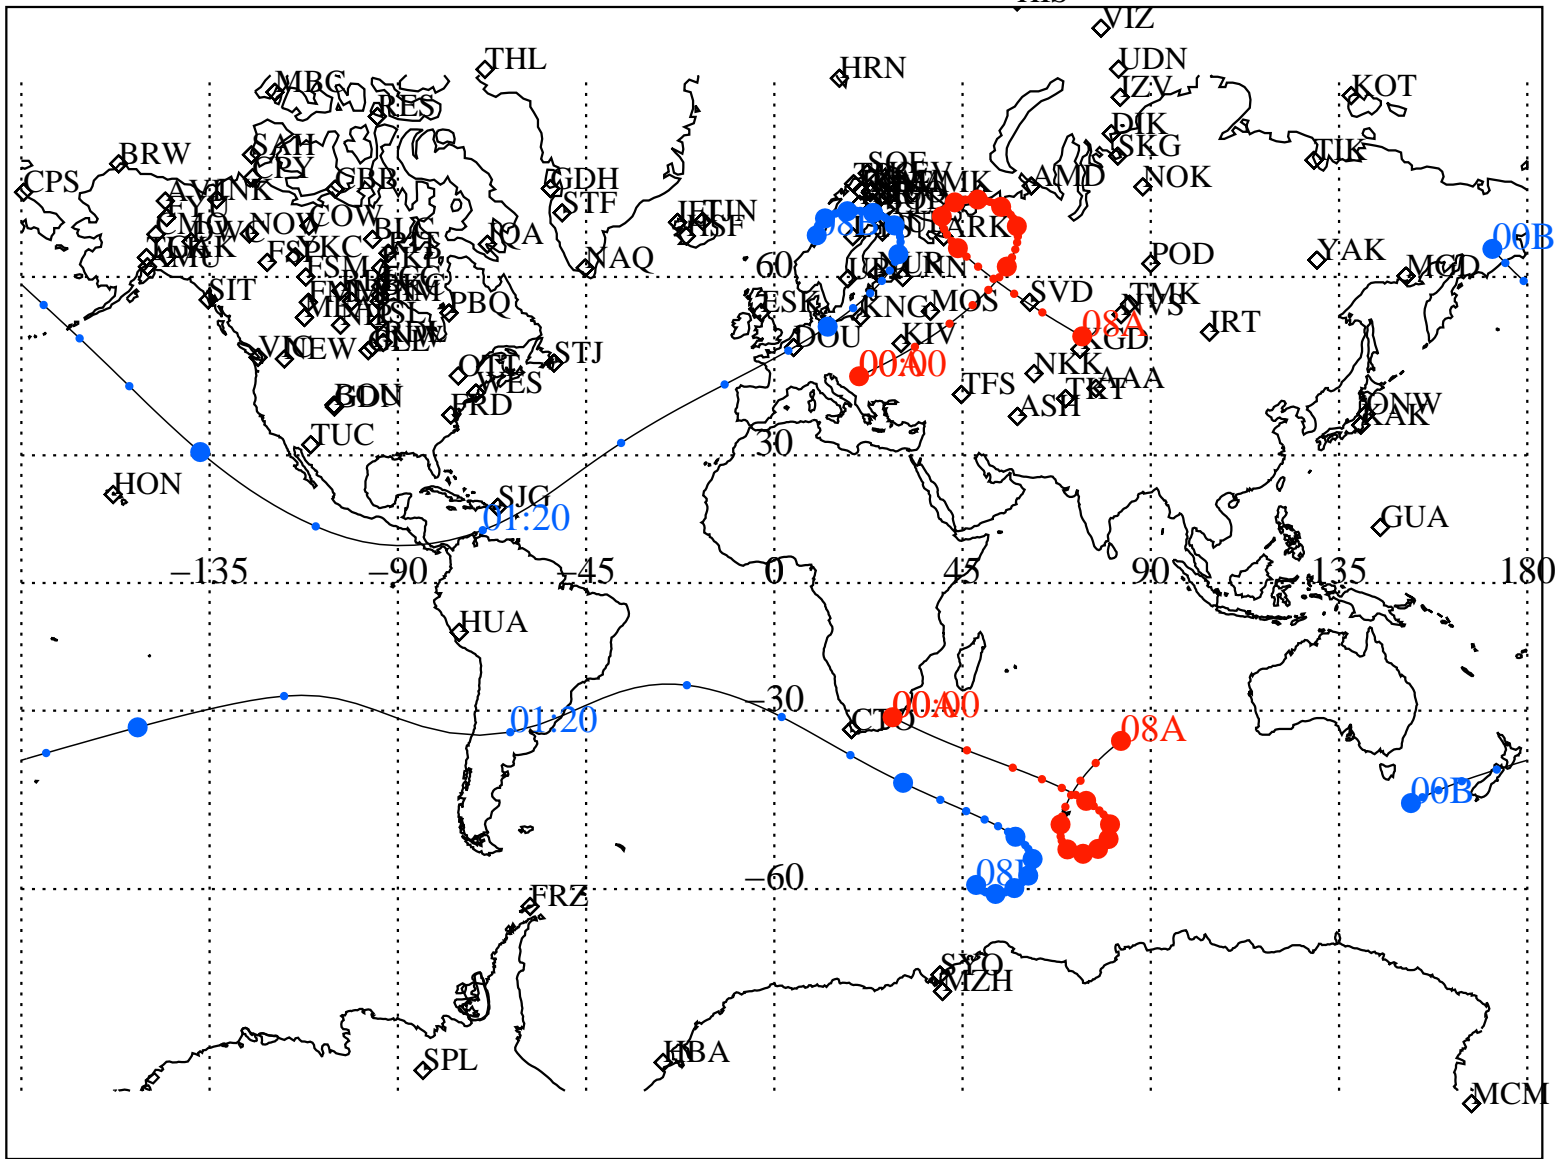

ALE
 VAN ALLEN PROBES 2012 258 (09/14) 00:00 to 2012 258 (09/14) 08:00

RBSPA-A, RBSPB-B,