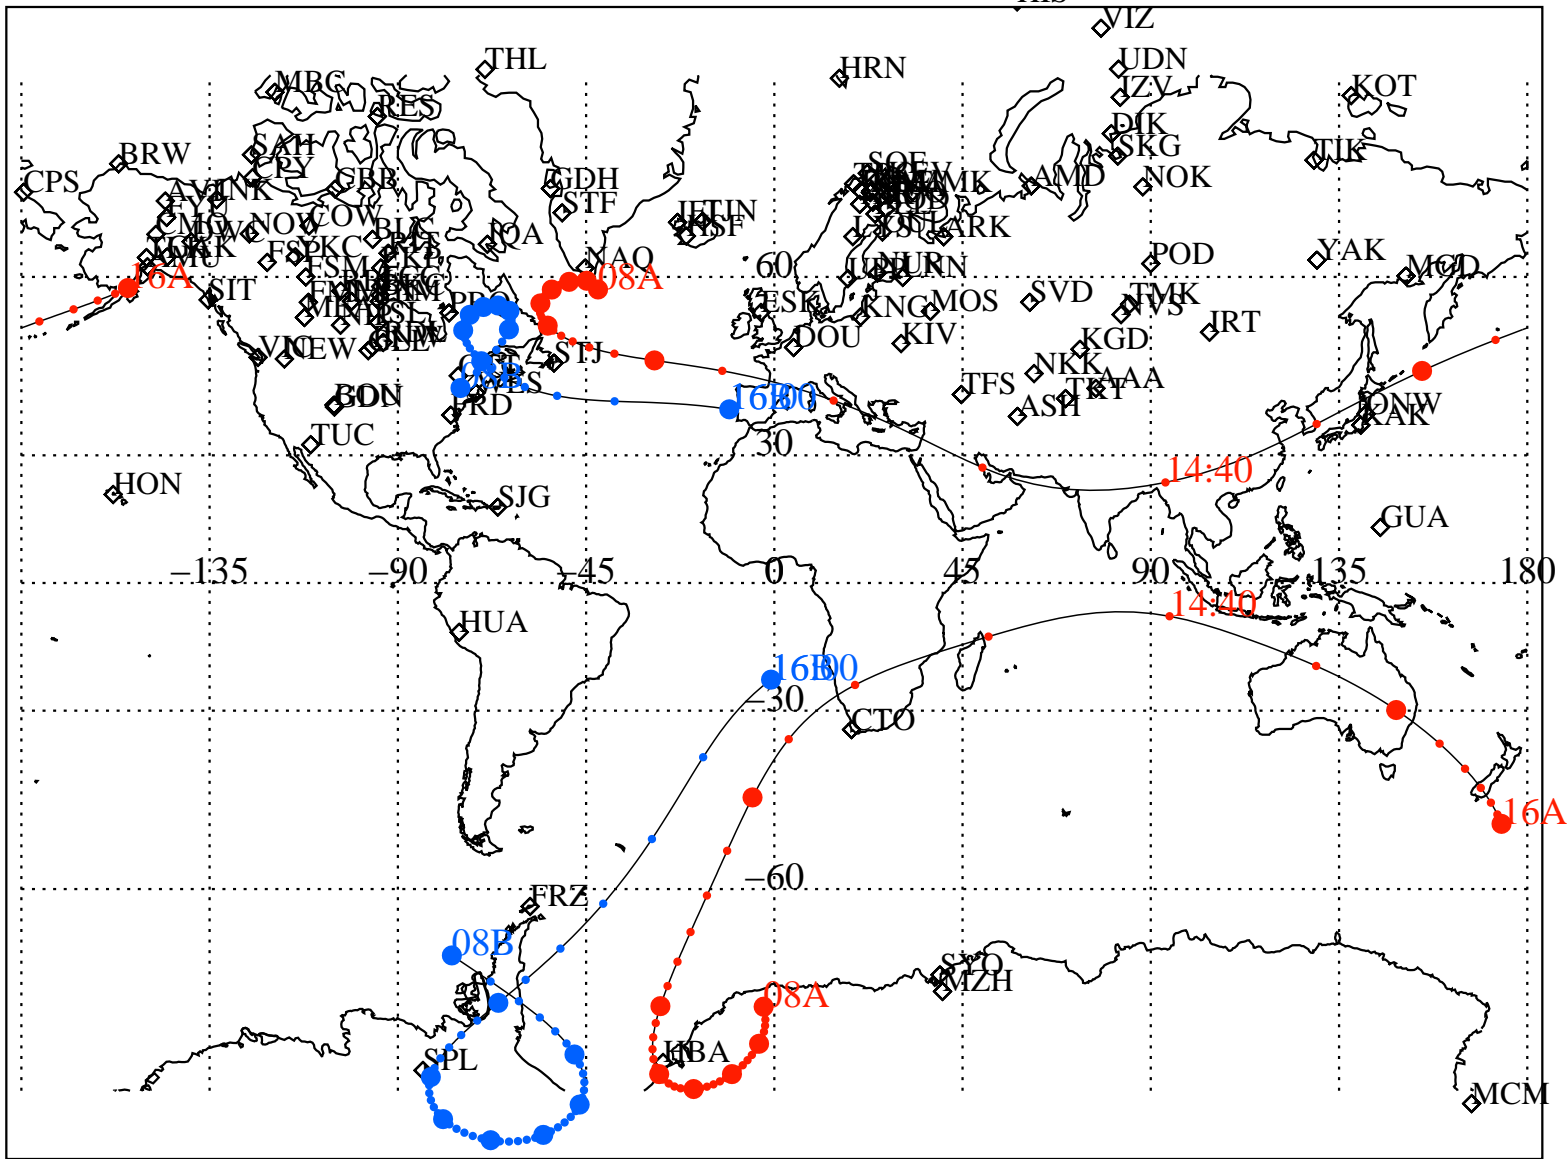

ALE
 VAN ALLEN PROBES 2012 257 (09/13) 08:00 to 2012 257 (09/13) 16:00

RBSPA-A, RBSPB-B,