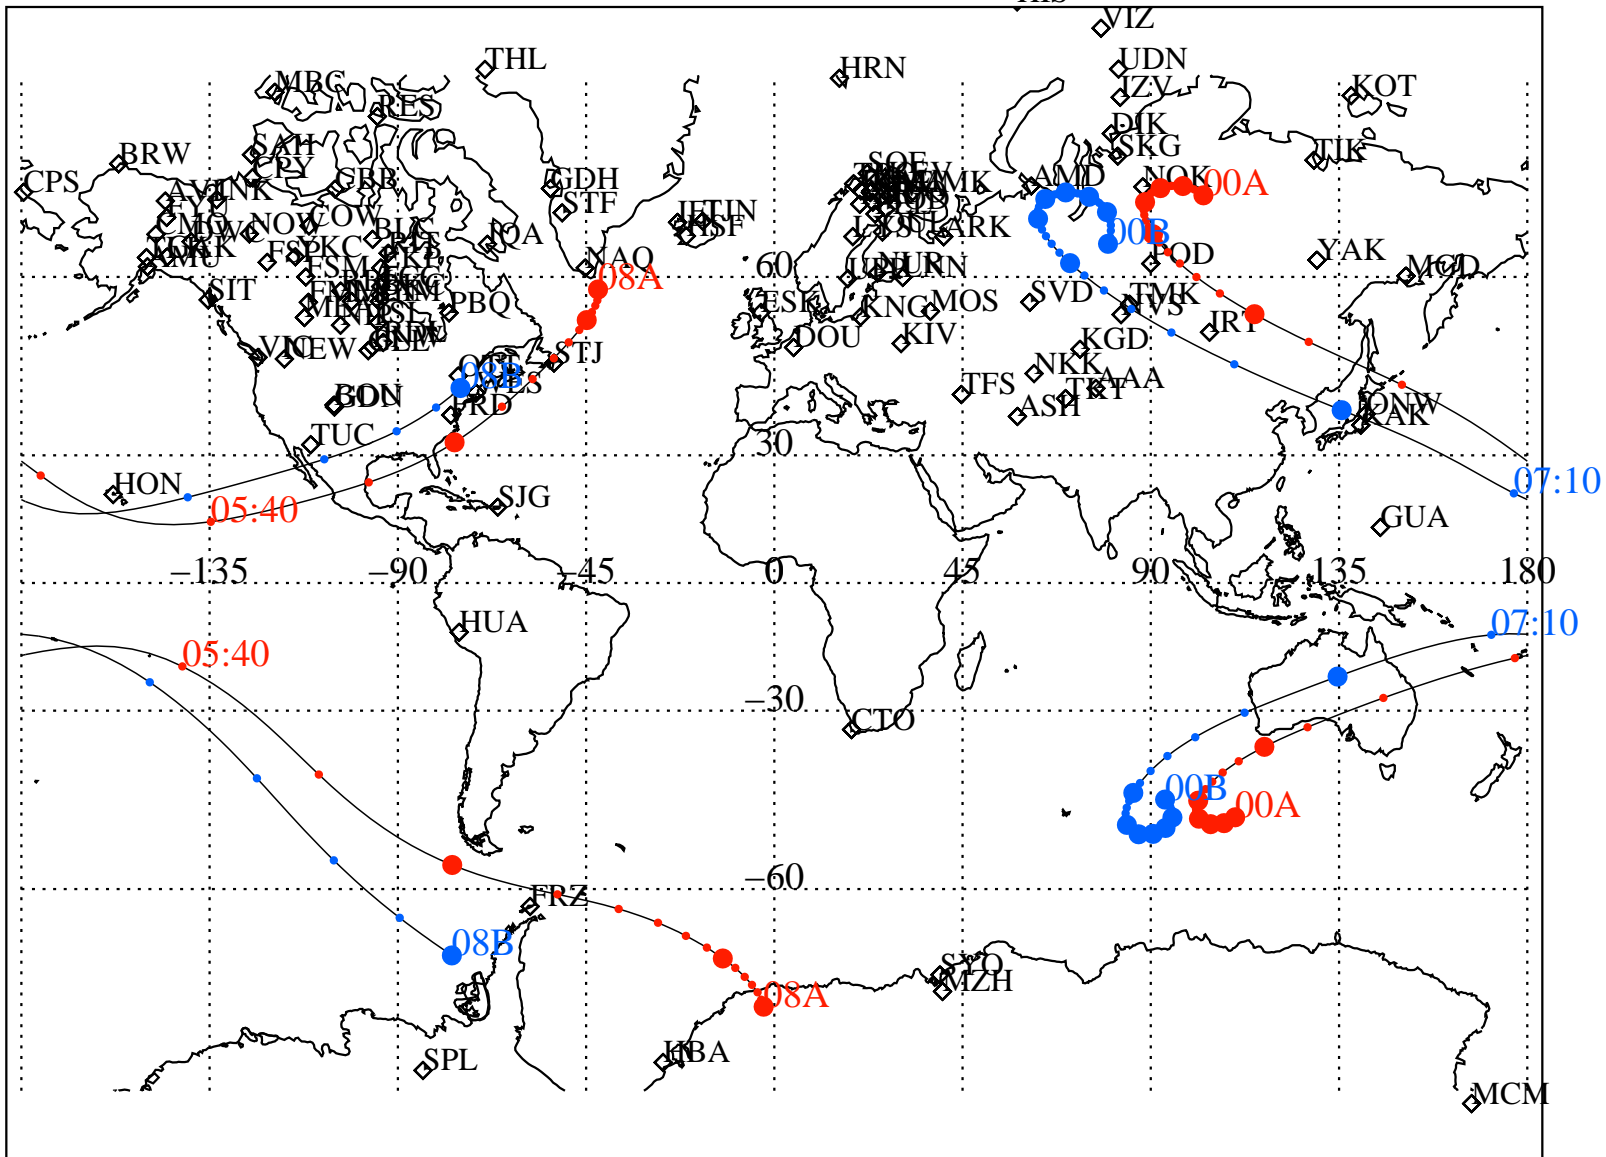

ALE  
 VAN ALLEN PROBES 2012 257 (09/13) 00:00 to 2012 257 (09/13) 08:00

RBSPA-A, RBSPB-B,