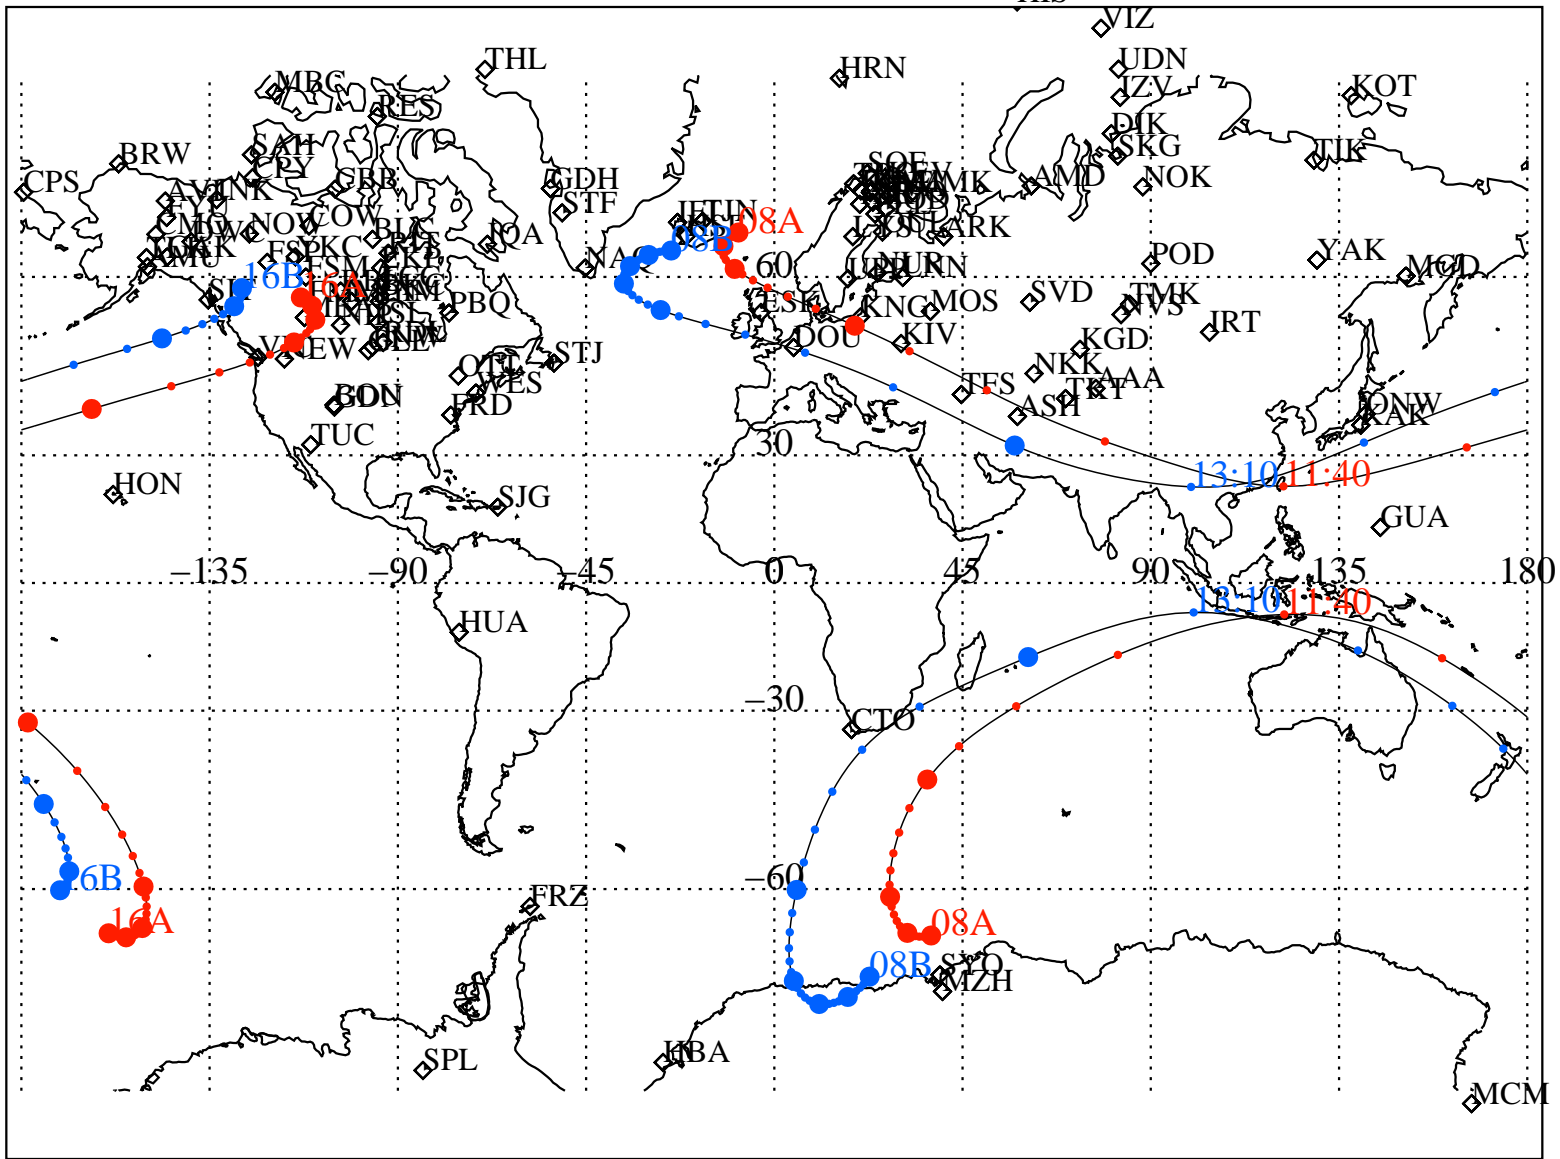

ALE
VAN ALLEN PROBES 2012 256 (09/12) 08:00 to 2012 256 (09/12) 16:00

RBSPA-A, RBSPB-B,