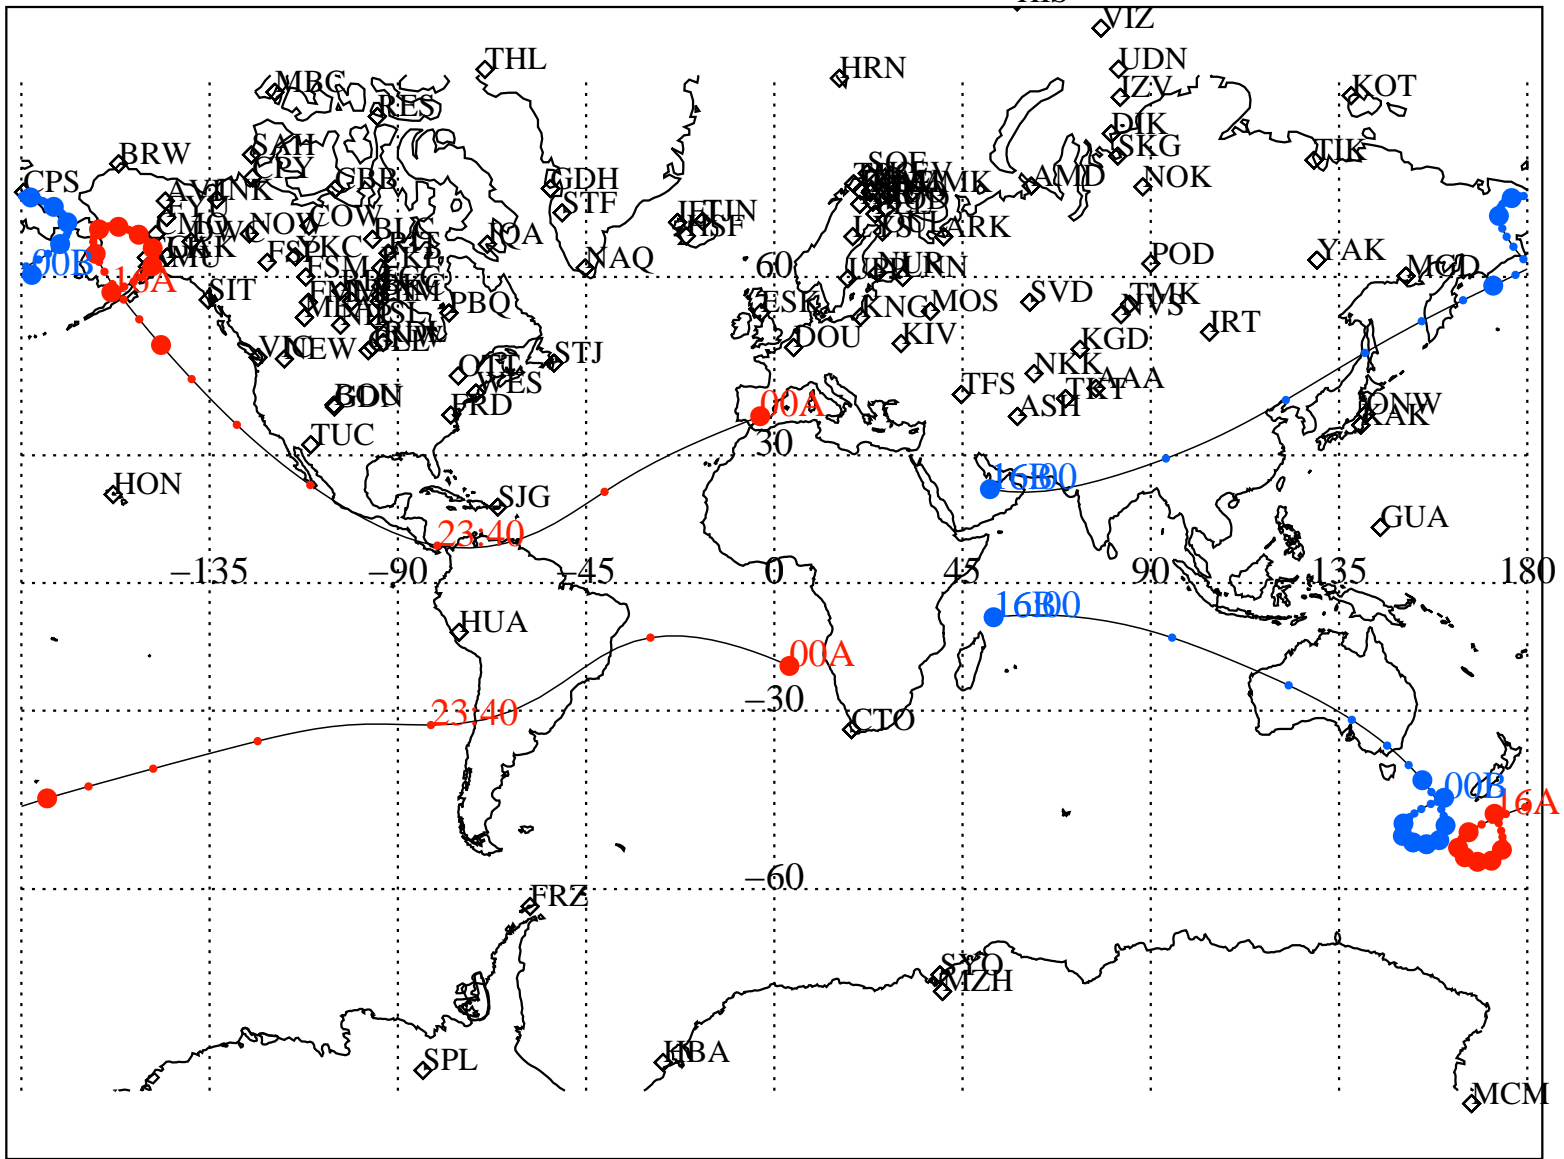

ALE  
 VAN ALLEN PROBES 2012 254 (09/10) 16:00 to 2012 255 (09/11) 00:00

RBSPA-A, RBSPB-B,