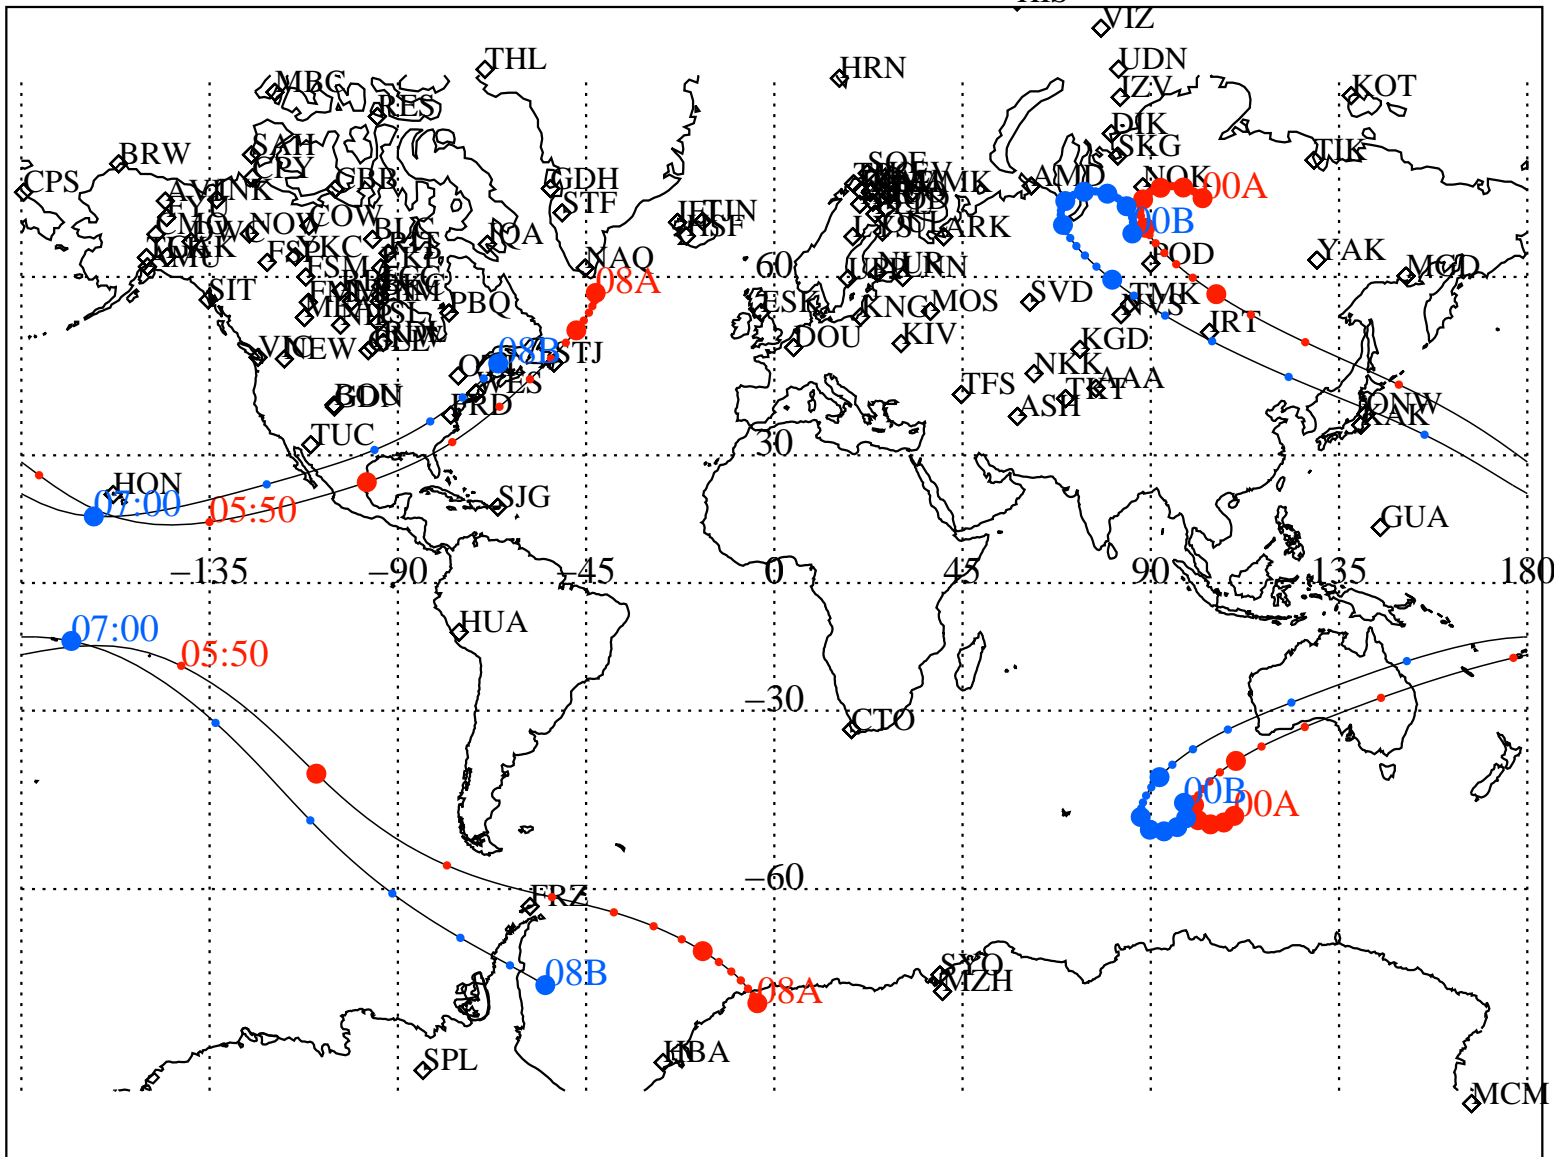

ALE
 VAN ALLEN PROBES 2012 254 (09/10) 00:00 to 2012 254 (09/10) 08:00

RBSPA-A, RBSPA-B,