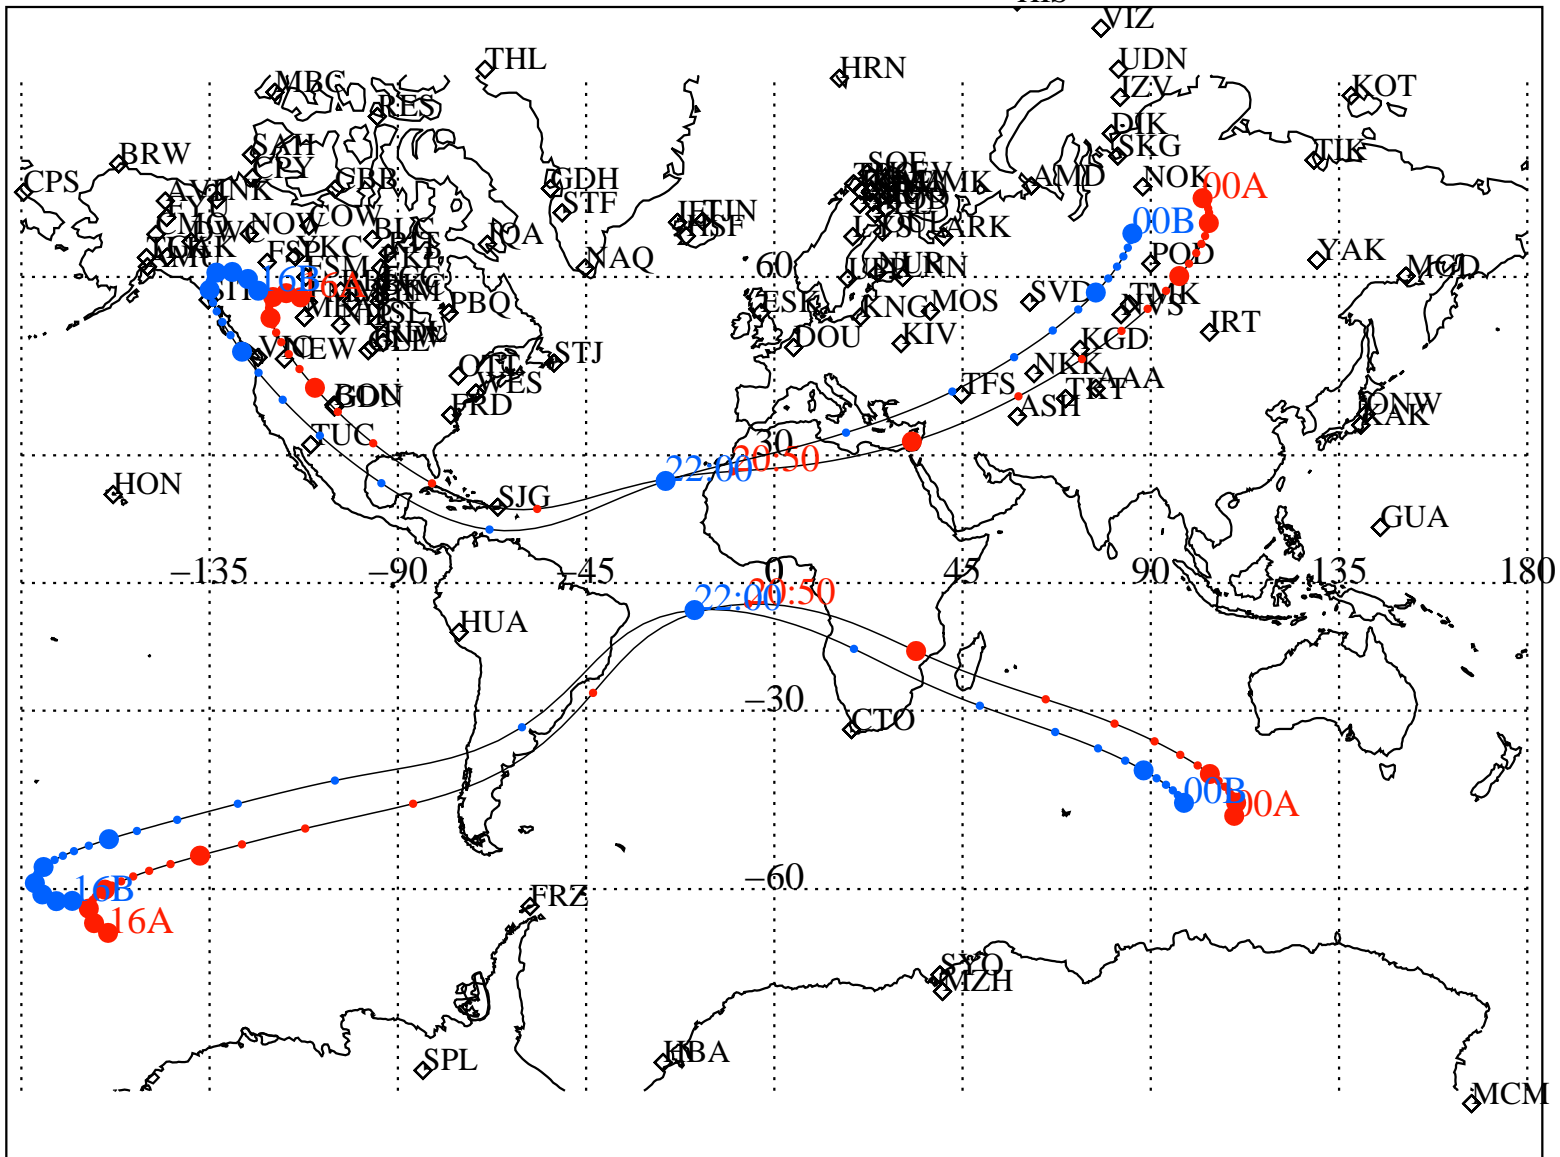

ALE
VAN ALLEN PROBES 2012 253 (09/09) 16:00 to 2012 254 (09/10) 00:00

RBSPA-A, RBSPB-B,