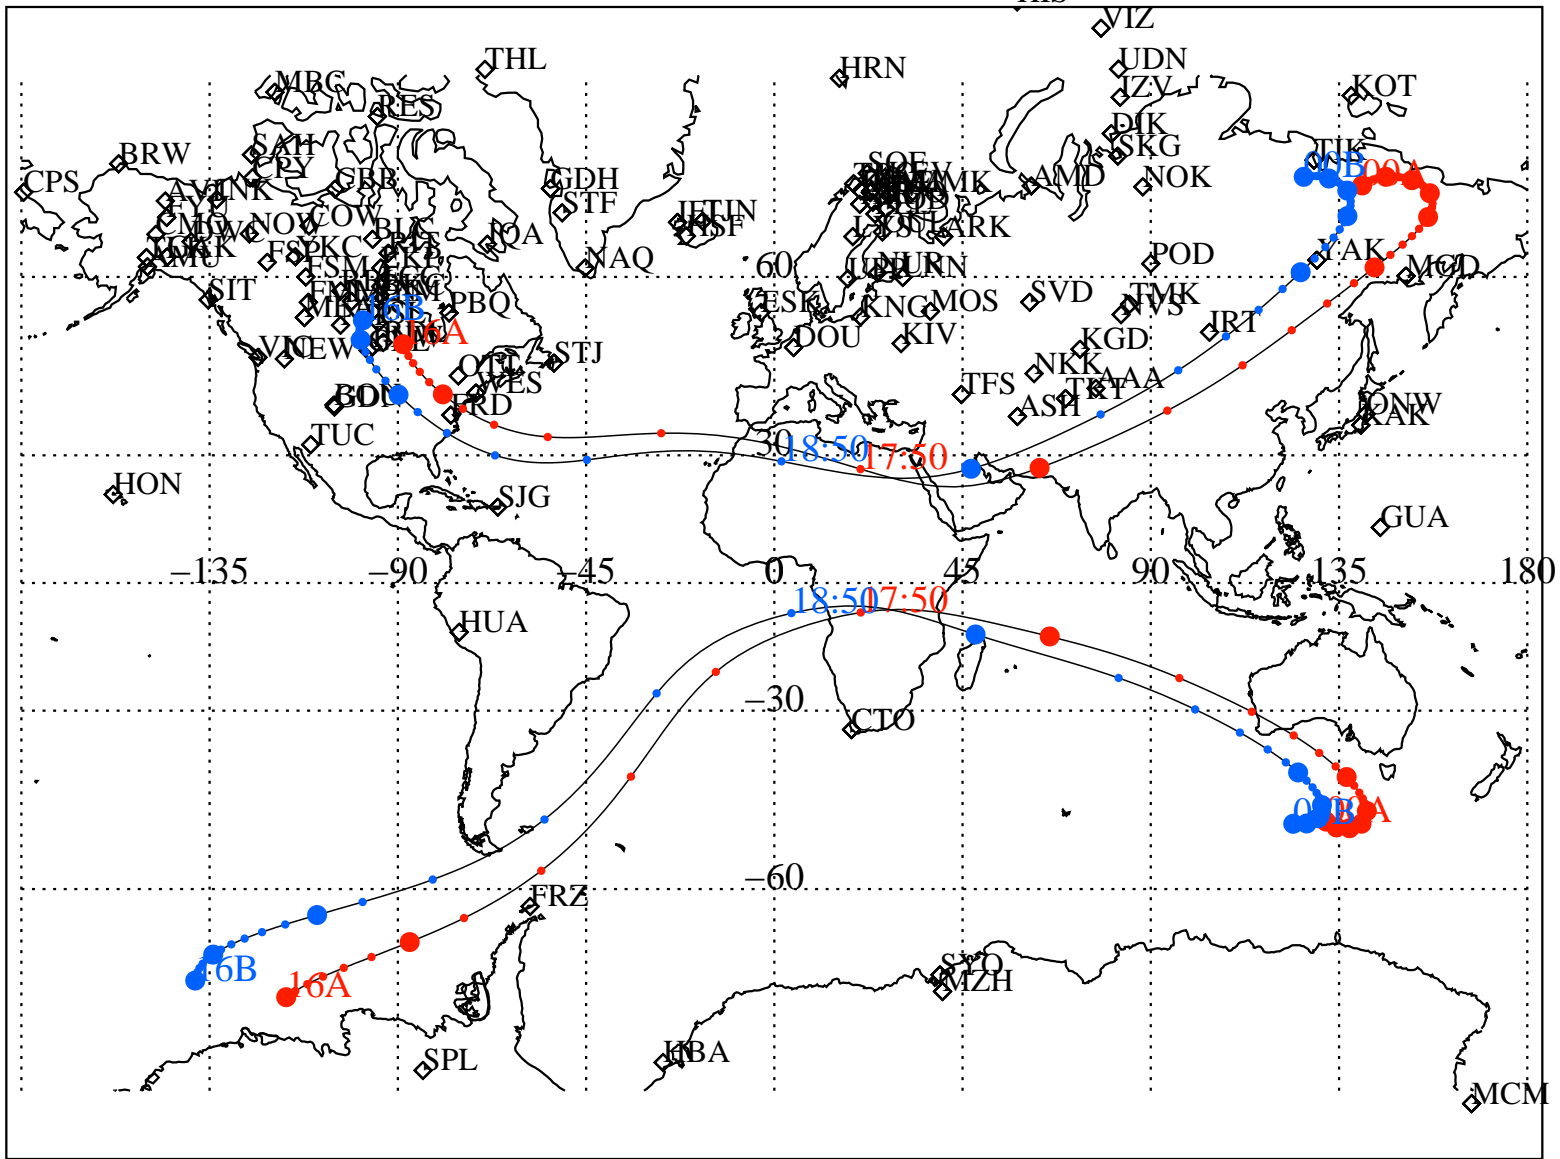

ALE
 VAN ALLEN PROBES 2012 252 (09/08) 16:00 to 2012 253 (09/09) 00:00

RBSPA-A, RBSPB-B,