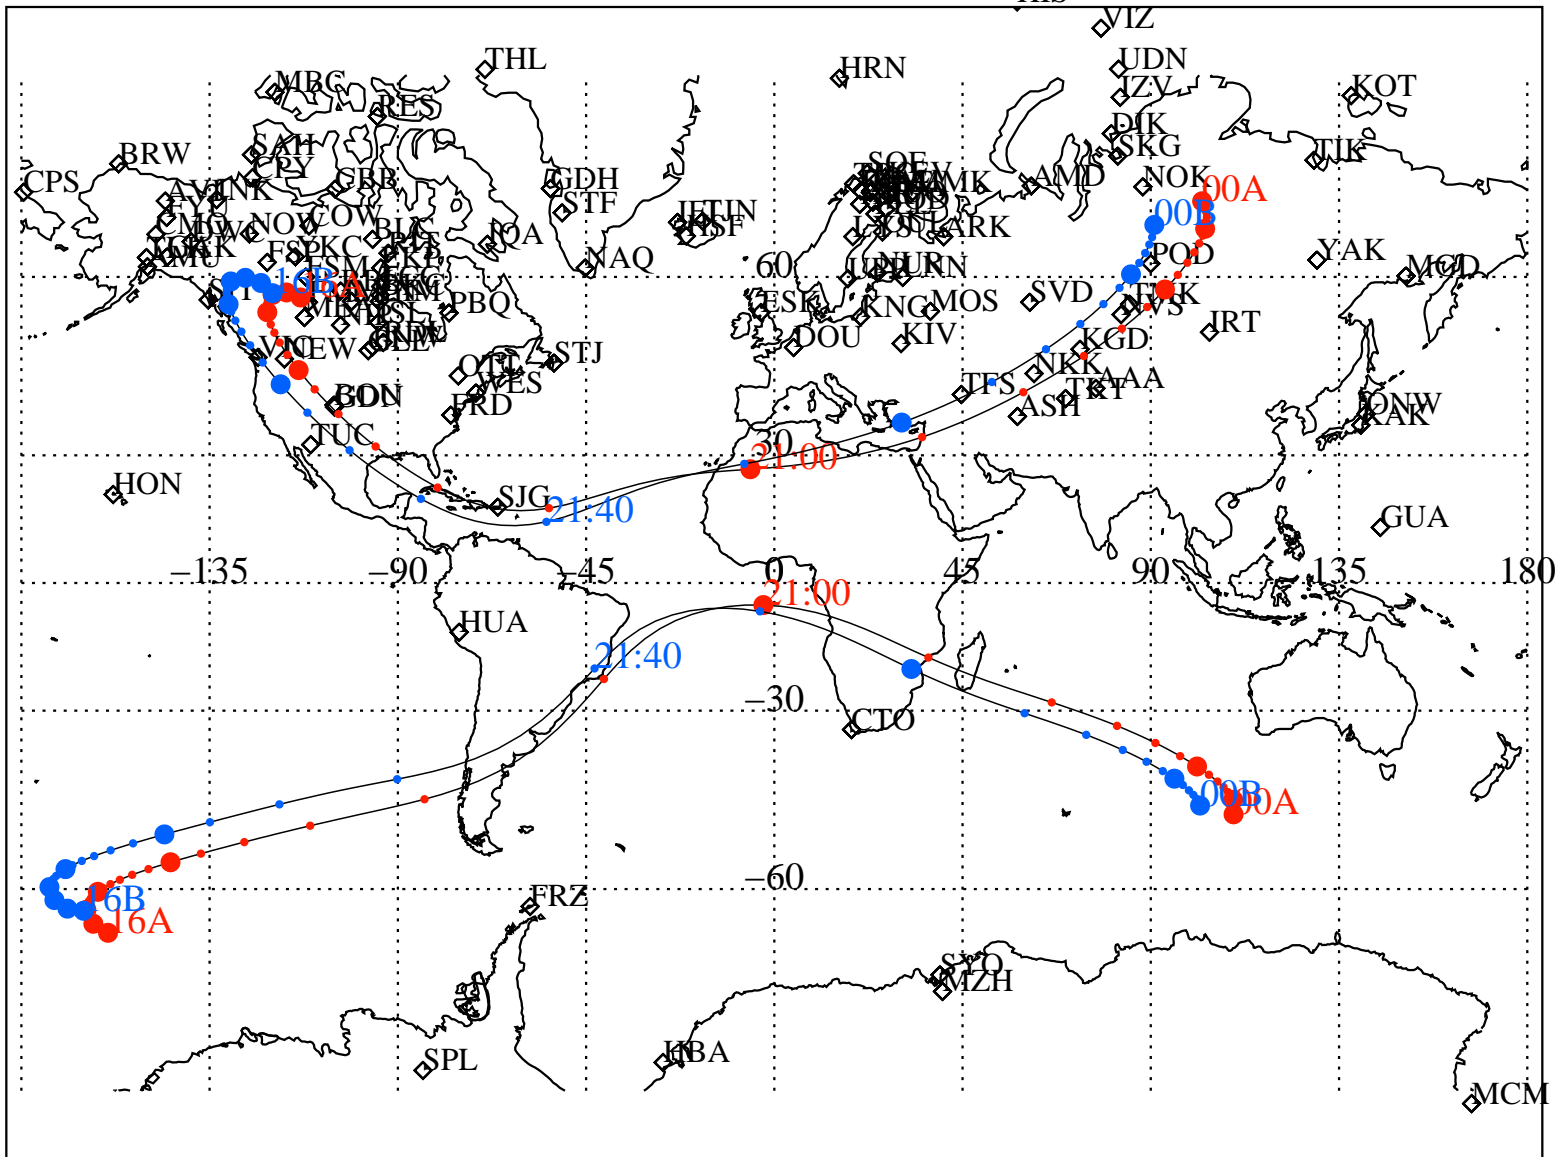

ALE
 VAN ALLEN PROBES 2012 250 (09/06) 16:00 to 2012 251 (09/07) 00:00

RBSPA-A, RBSPB-B,