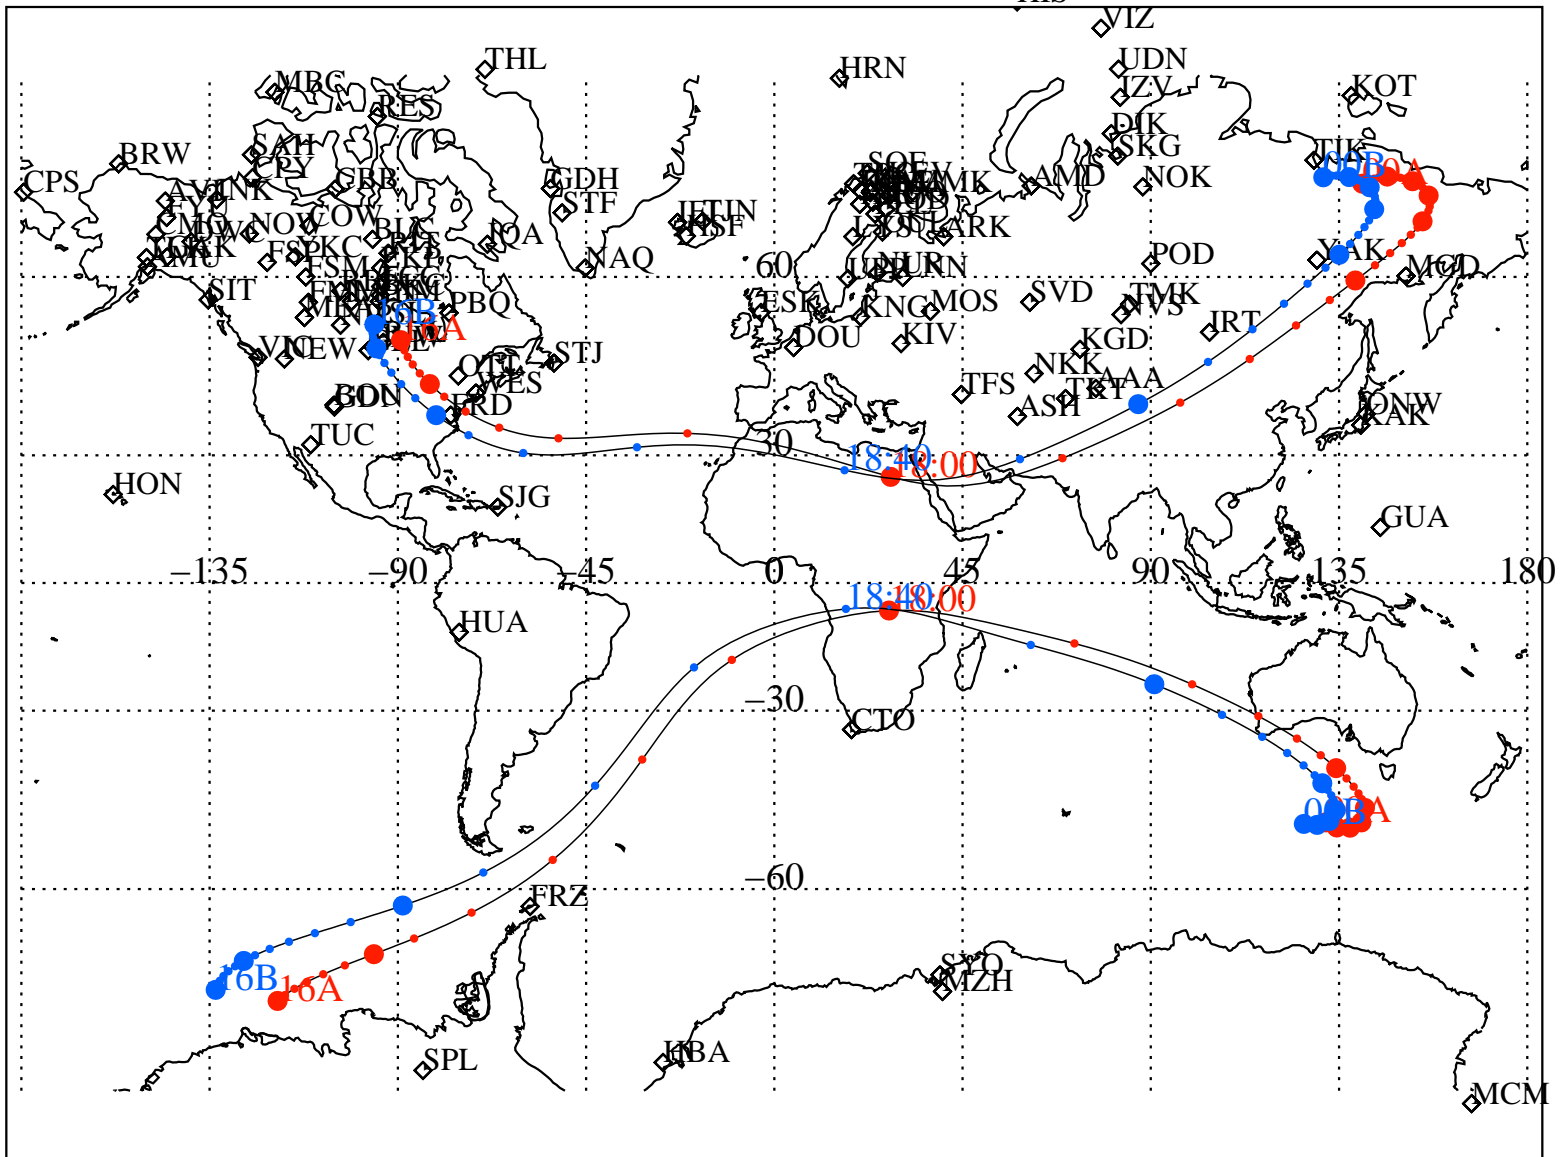

ALE
 VAN ALLEN PROBES 2012 249 (09/05) 16:00 to 2012 250 (09/06) 00:00

RBSPA-A, RBSPB-B,