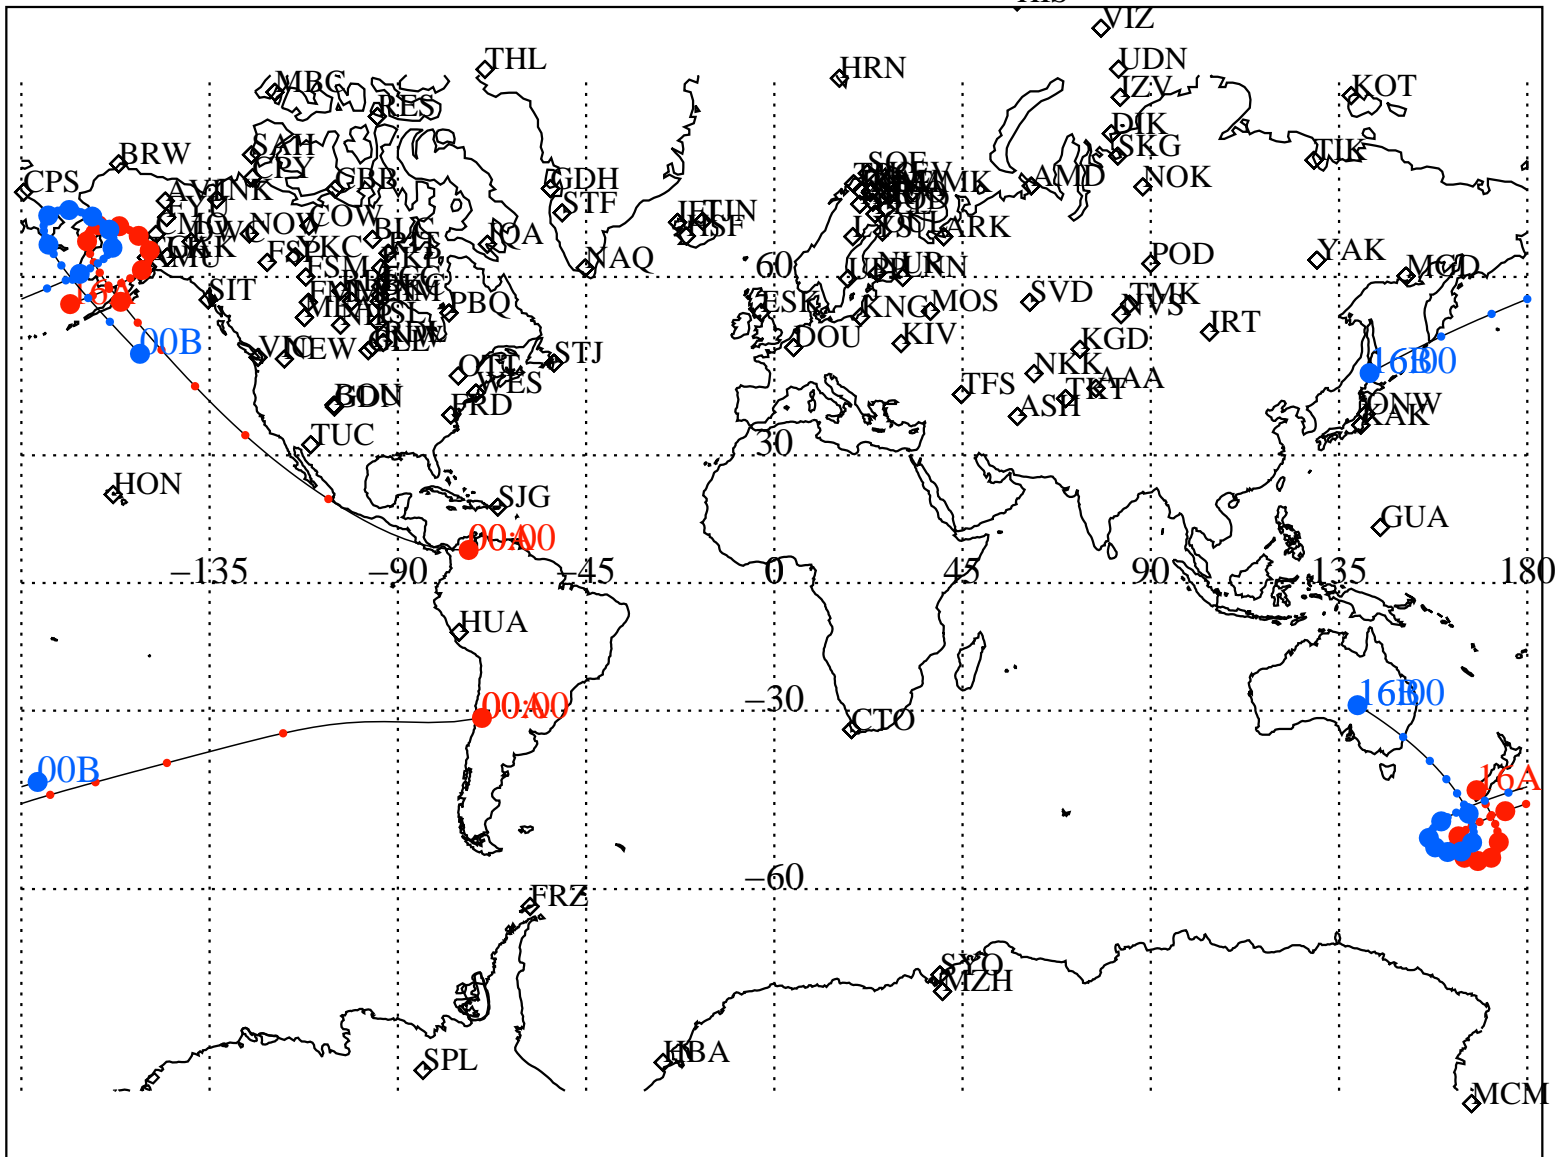

ALE
VAN ALLEN PROBES 2012 248 (09/04) 16:00 to 2012 249 (09/05) 00:00

RBSPA-A, RBSPB-B,