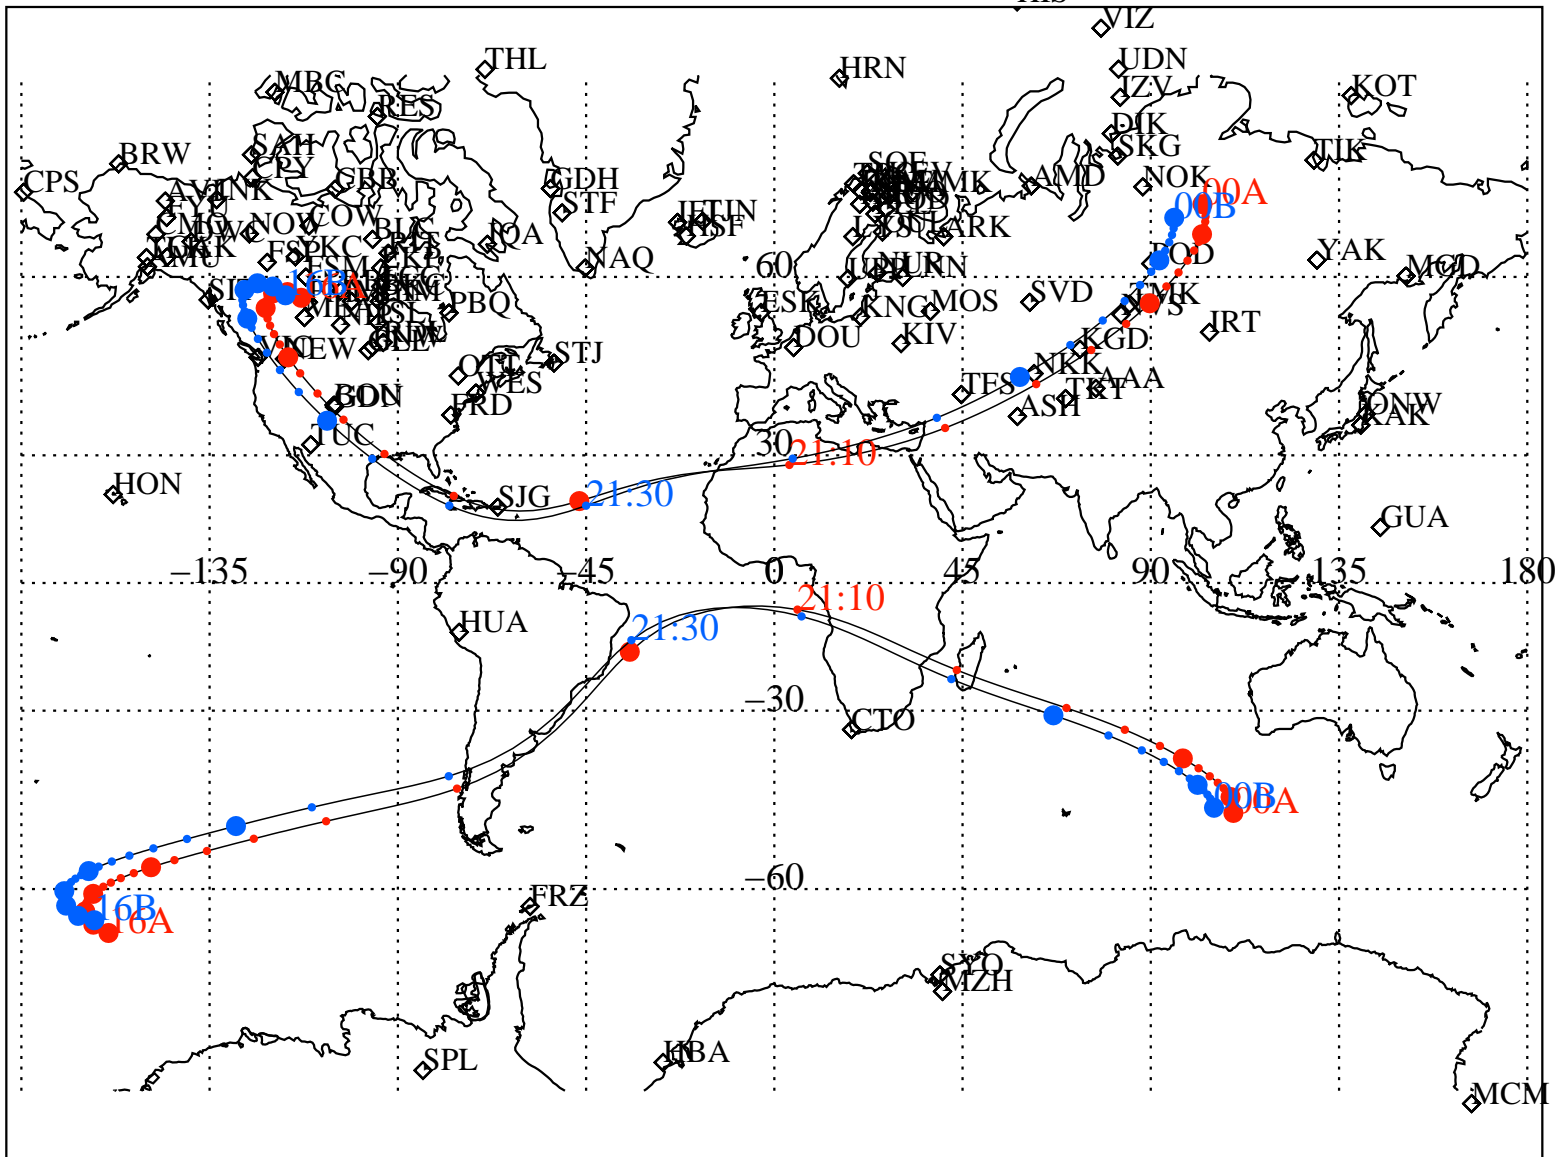

ALE
 VAN ALLEN PROBES 2012 247 (09/03) 16:00 to 2012 248 (09/04) 00:00

RBSPA-A, RBSPB-B,