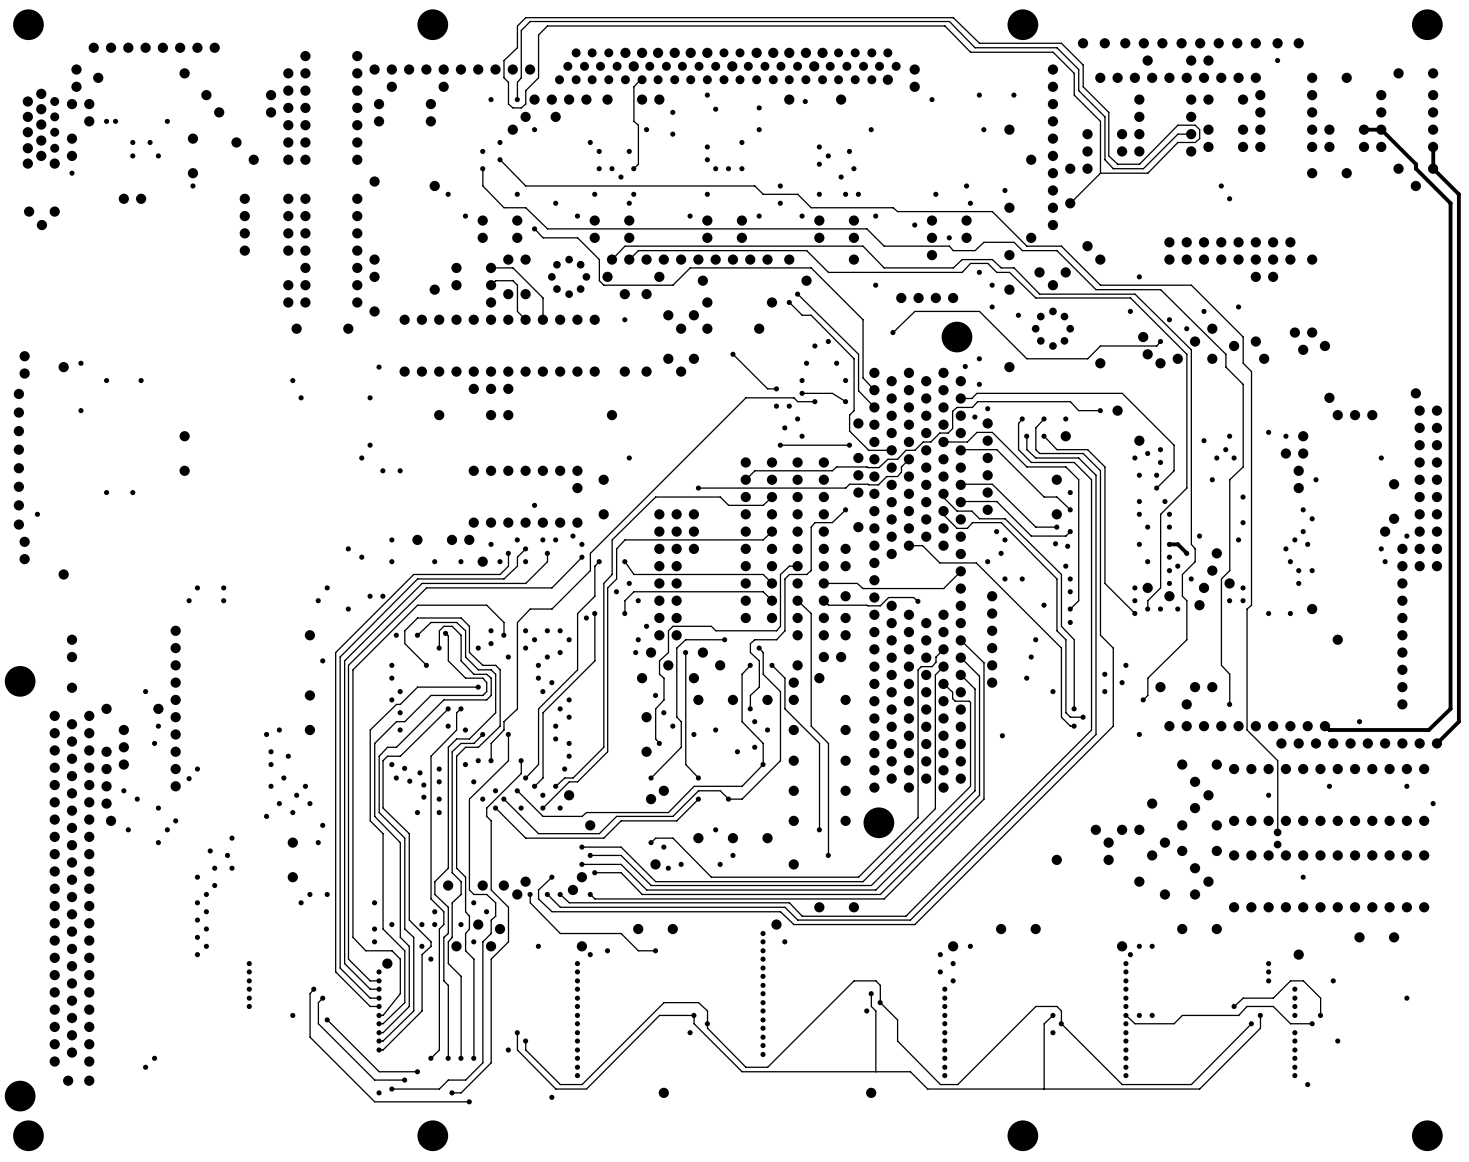

IMAGE FUV MEP DPU REV A

TITLE:	IMAGE FUV MEP DPU	
DWG#:	PU-LAY5.LGR	REV: A
LAYER:	INTERNAL LAYER 5	
BY:	RH	DATE: 10/06/97

SPACE SCIENCES LABORATORY
UNIVERSITY OF CALIFORNIA - BERKELEY