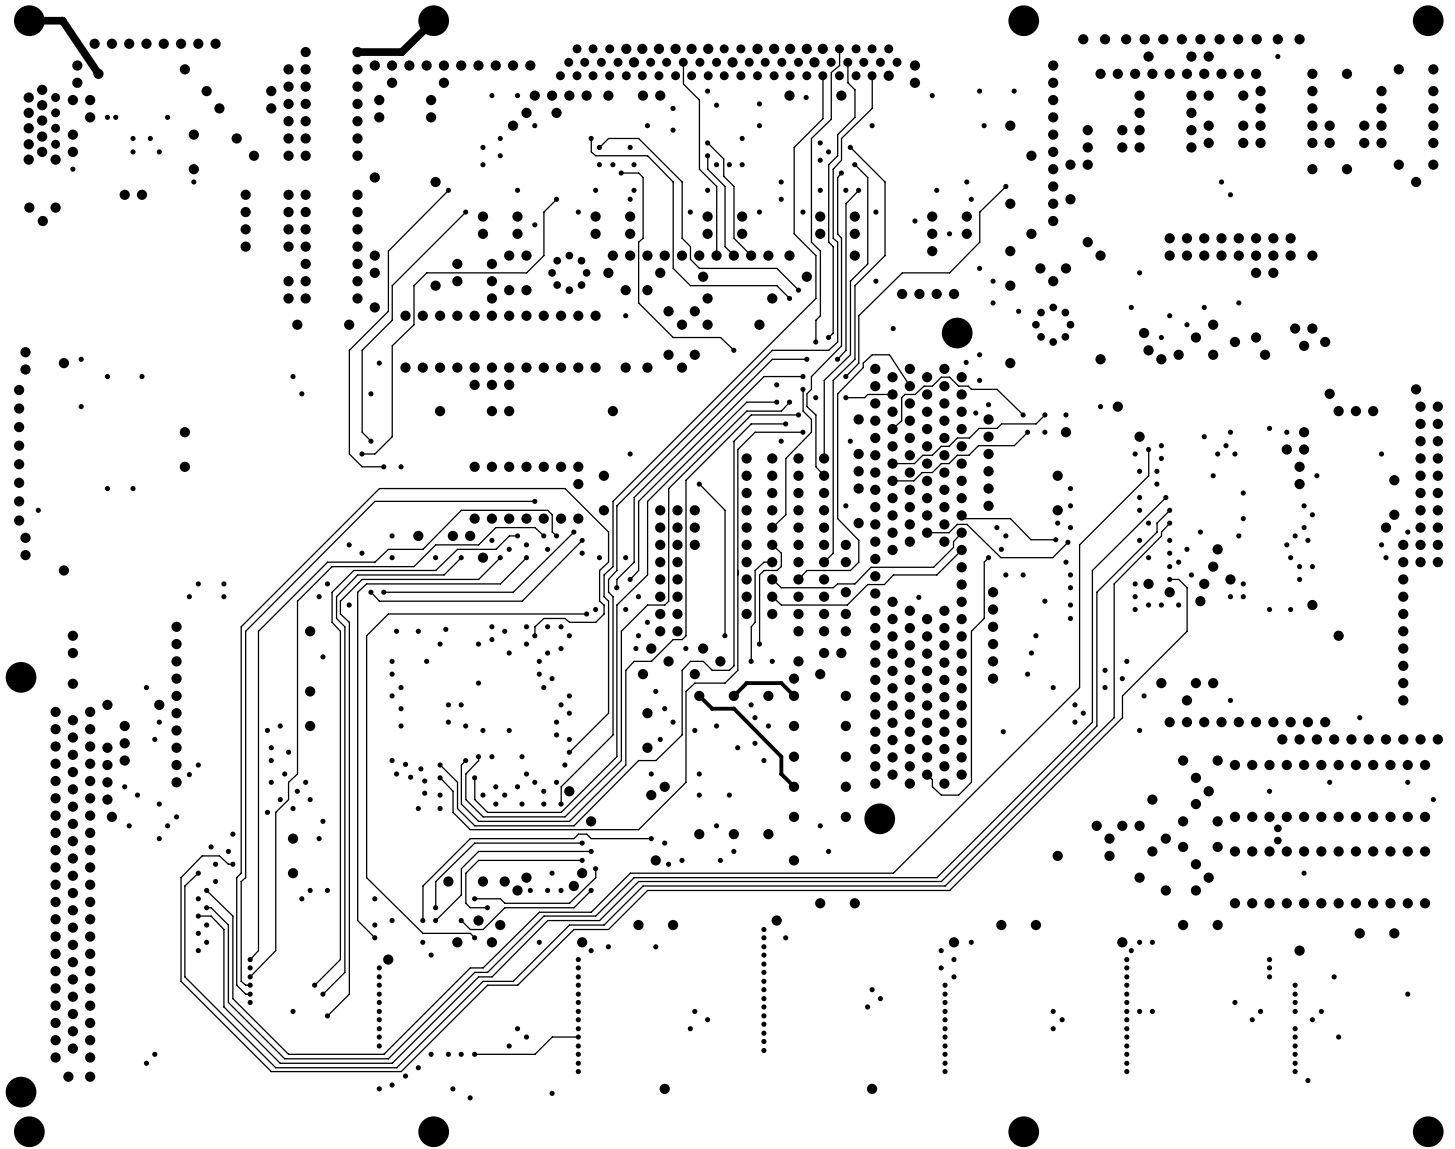

IMAGE FUV MEP DPU REV A

TITLE:	IMAGE FUV MEP DPU	
DWG#:	PU-LAY4.LGR	REV: A
LAYER:	INTERNAL LAYER 4	
BY:	RH	DATE: 10/06/97

SPACE SCIENCES LABORATORY
UNIVERSITY OF CALIFORNIA - BERKELEY