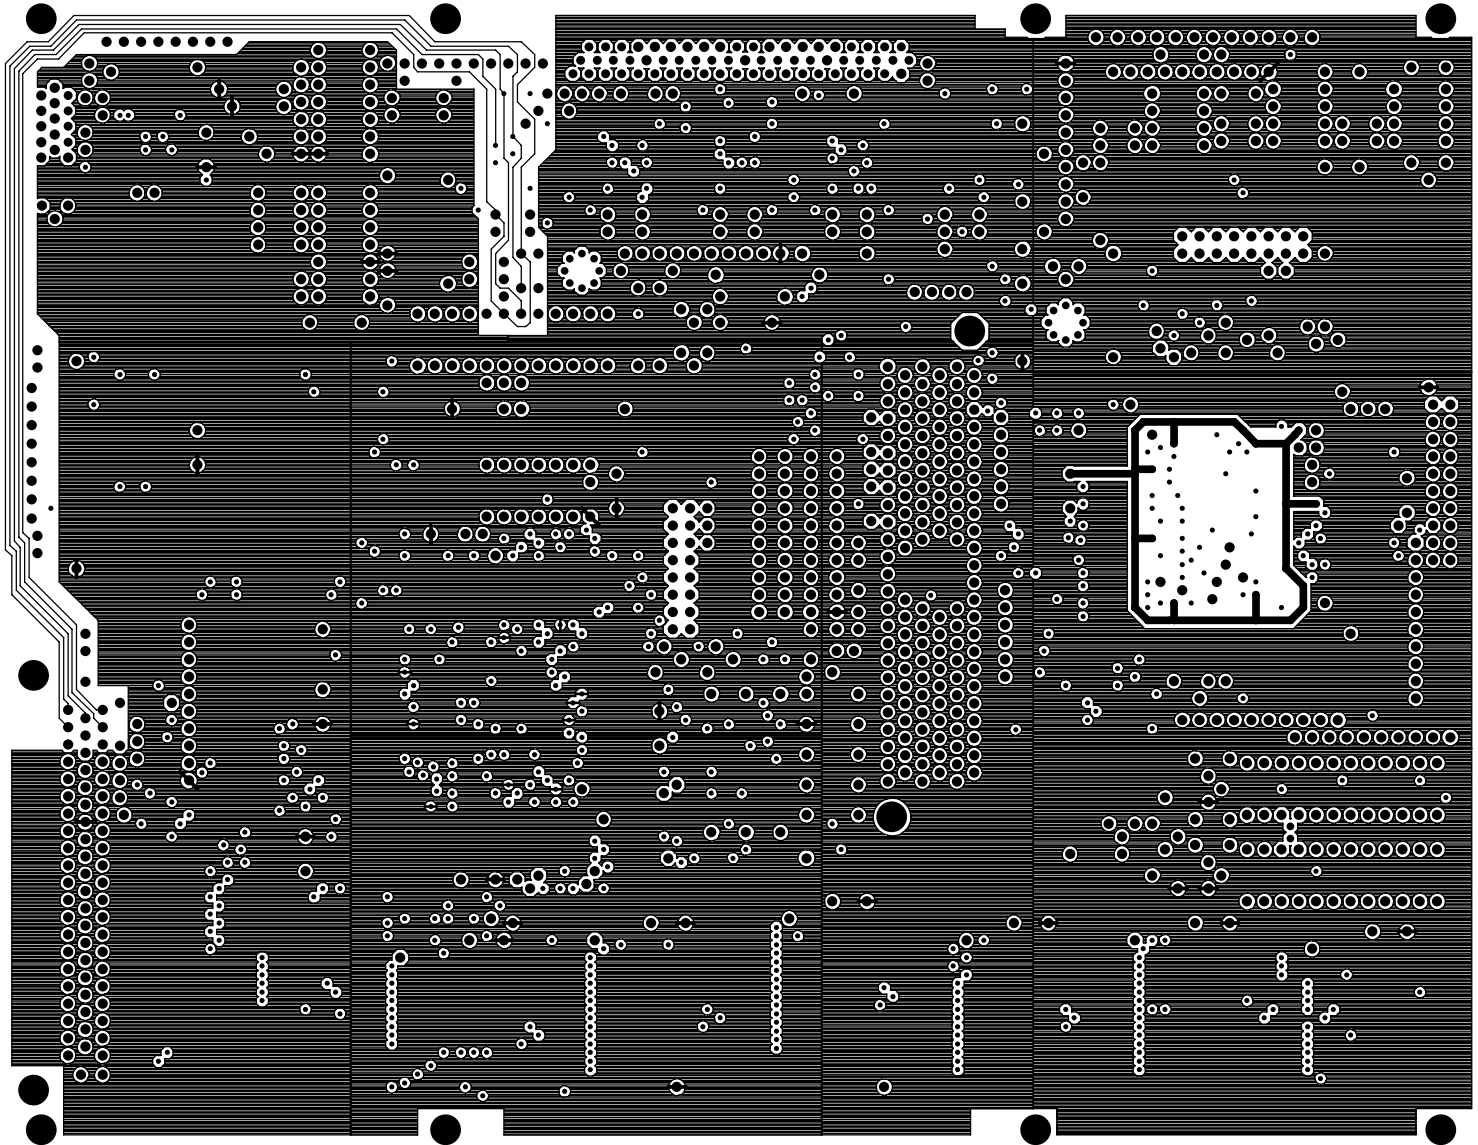

IMAGE FUV MEP DPU REV A

TITLE:	IMAGE FUV MEP DPU	
DWG#:	PU-LAY3.LGR	REV: A
LAYER:	INTERNAL LAYER 3	
BY:	RH	DATE: 10/06/97

SPACE SCIENCES LABORATORY
UNIVERSITY OF CALIFORNIA - BERKELEY