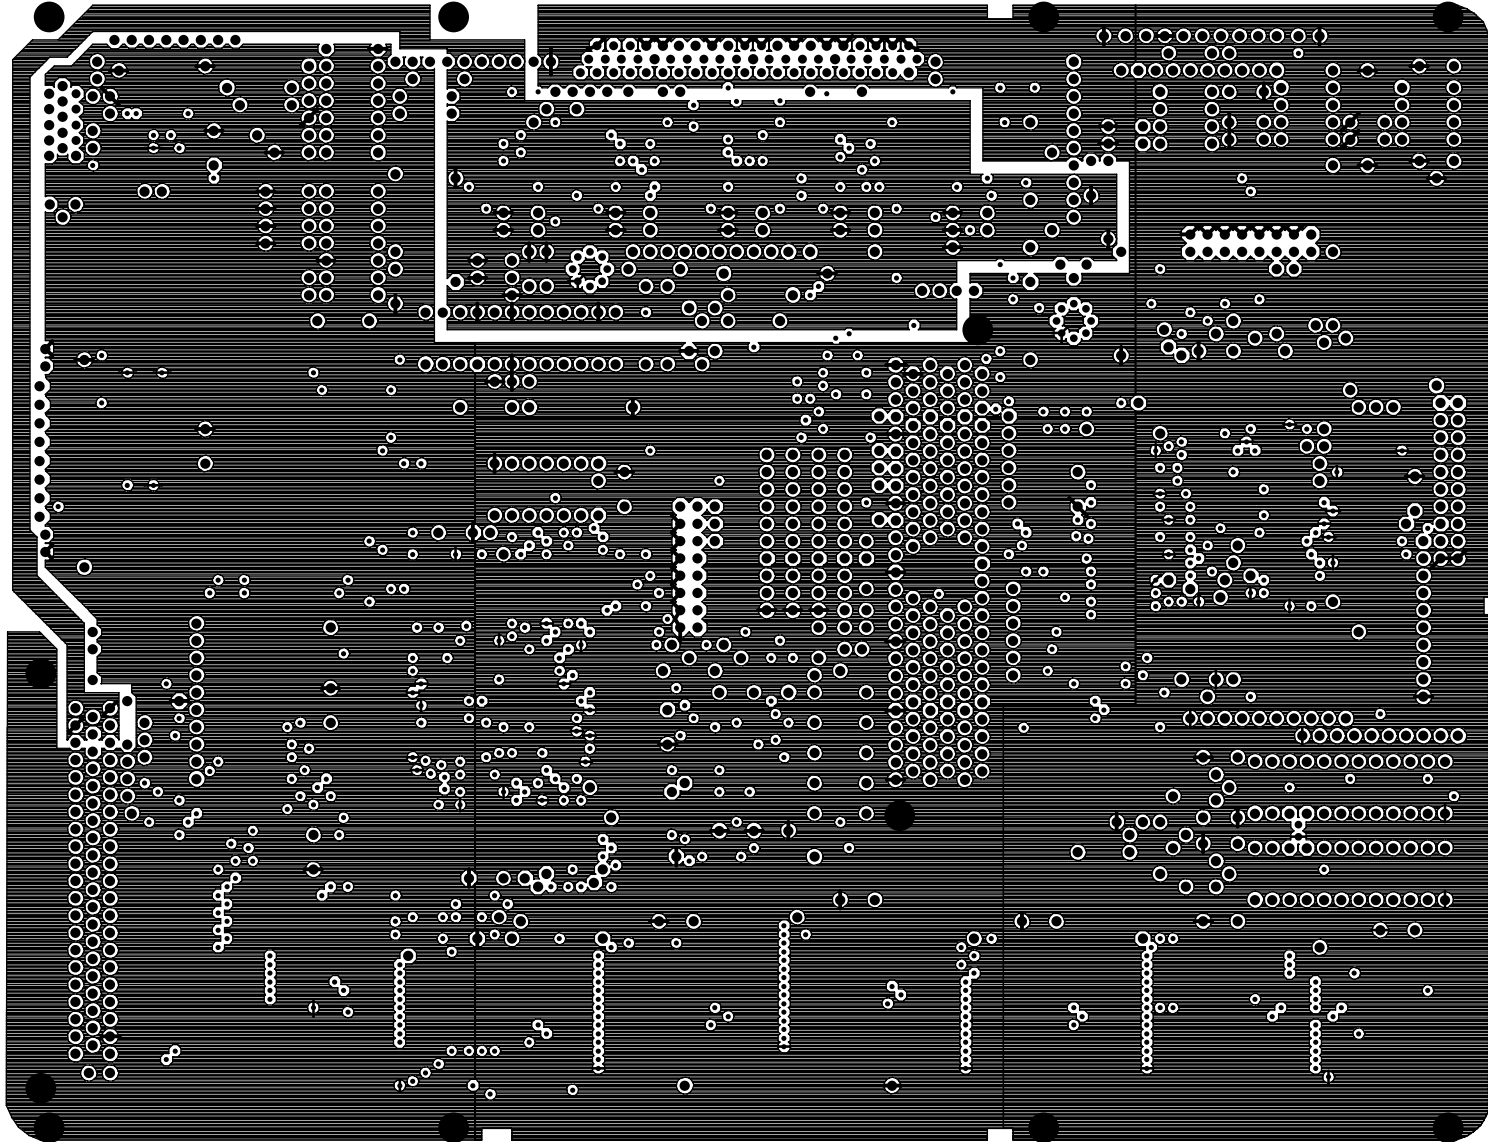

IMAGE FUV MEP DPU REV A

TITLE:	IMAGE FUV MEP DPU	
DWG#:	PU-LAY2.LGR	REV: A
LAYER:	GROUND - LAYER 2	
BY:	RH	DATE: 10/06/97

SPACE SCIENCES LABORATORY
UNIVERSITY OF CALIFORNIA - BERKELEY