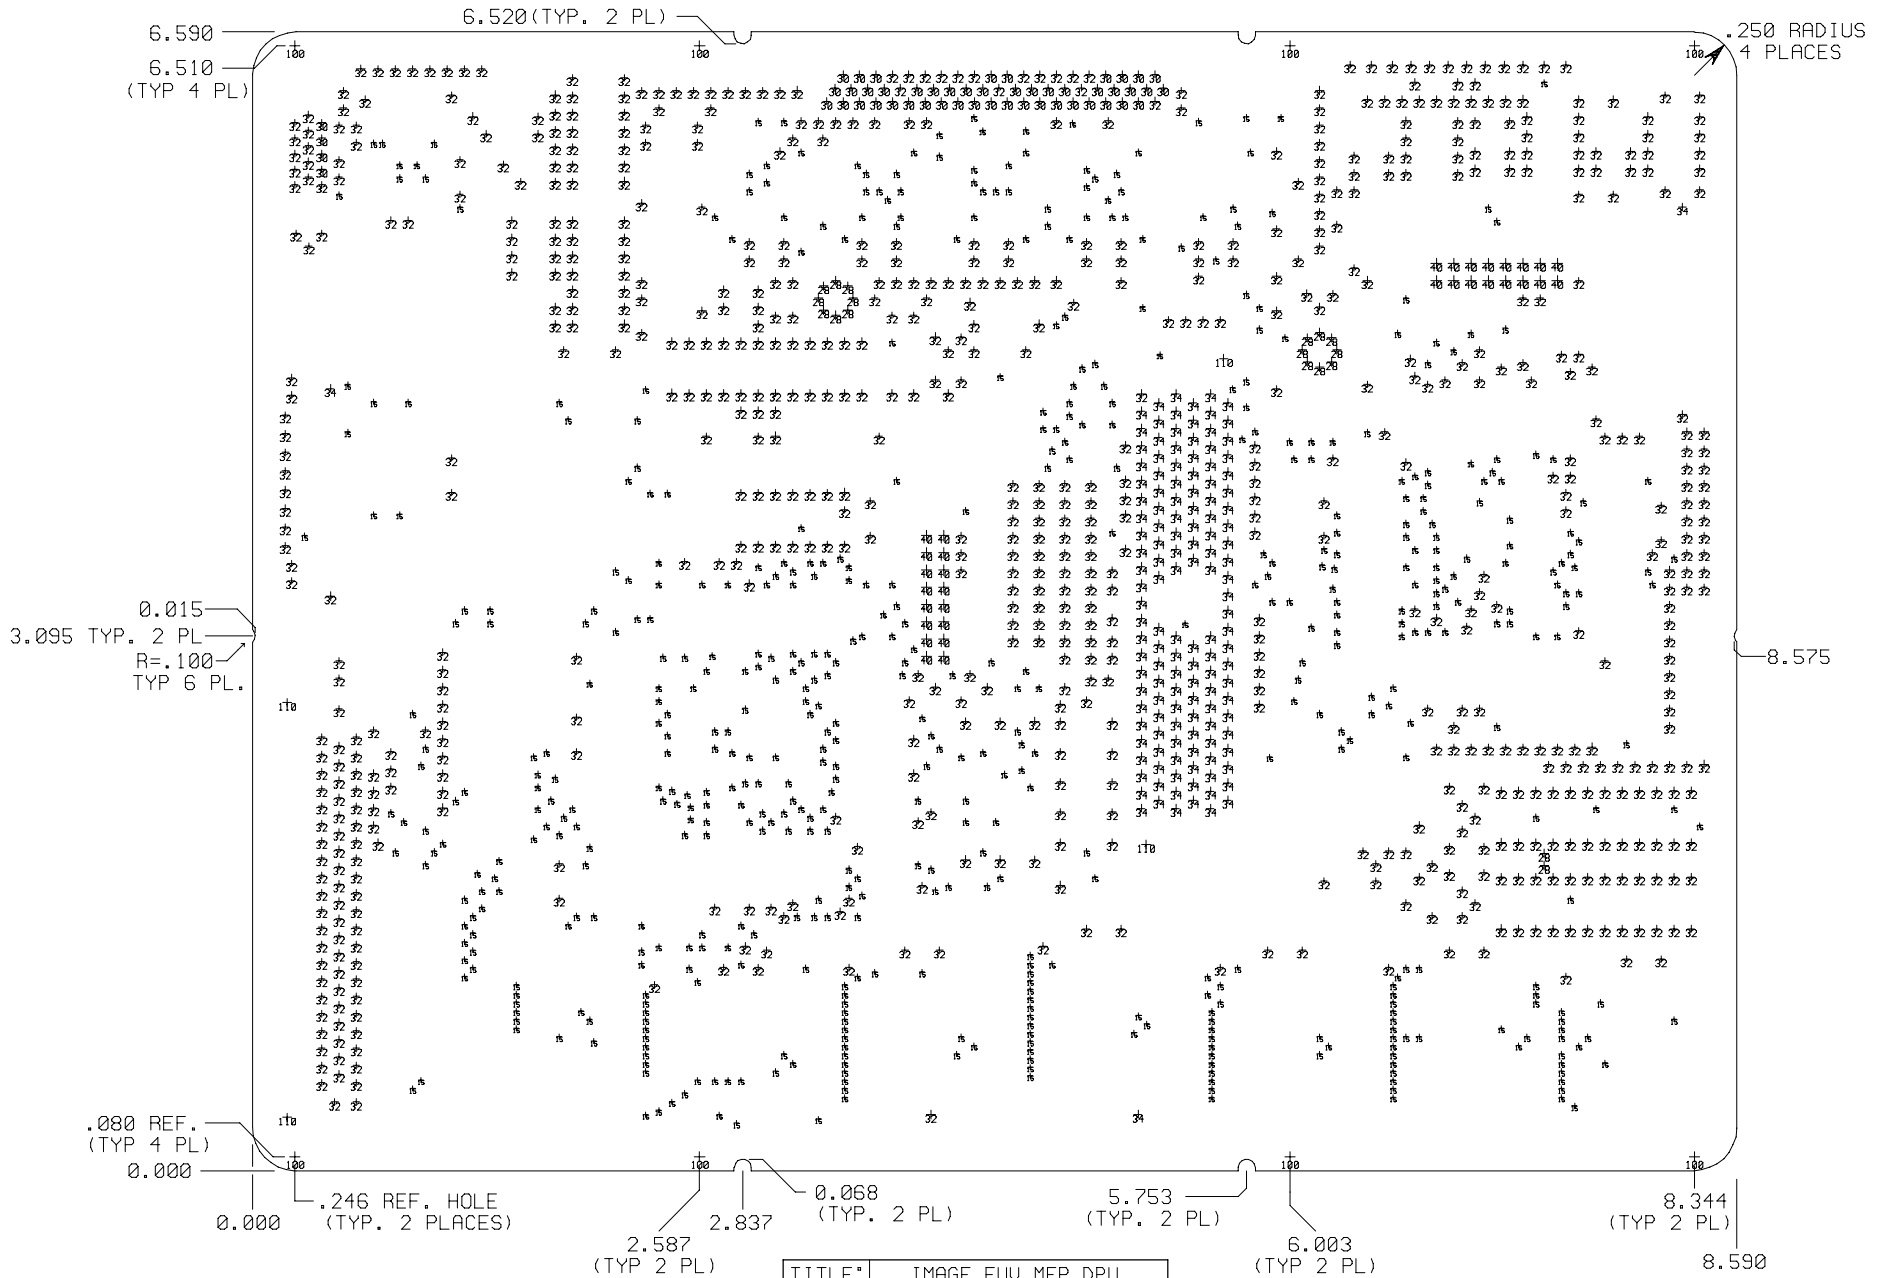

IMAGE FUV MEP DPU REV A

TITLE:	IMAGE FUV MEP DPU	
DWG#:	PU-FAB.LGR	REV: A
LAYER:	DRILL INFORMATION	
BY:	RH	DATE: 10/06/97

SPACE SCIENCES LABORATORY
UNIVERSITY OF CALIFORNIA - BERKELEY