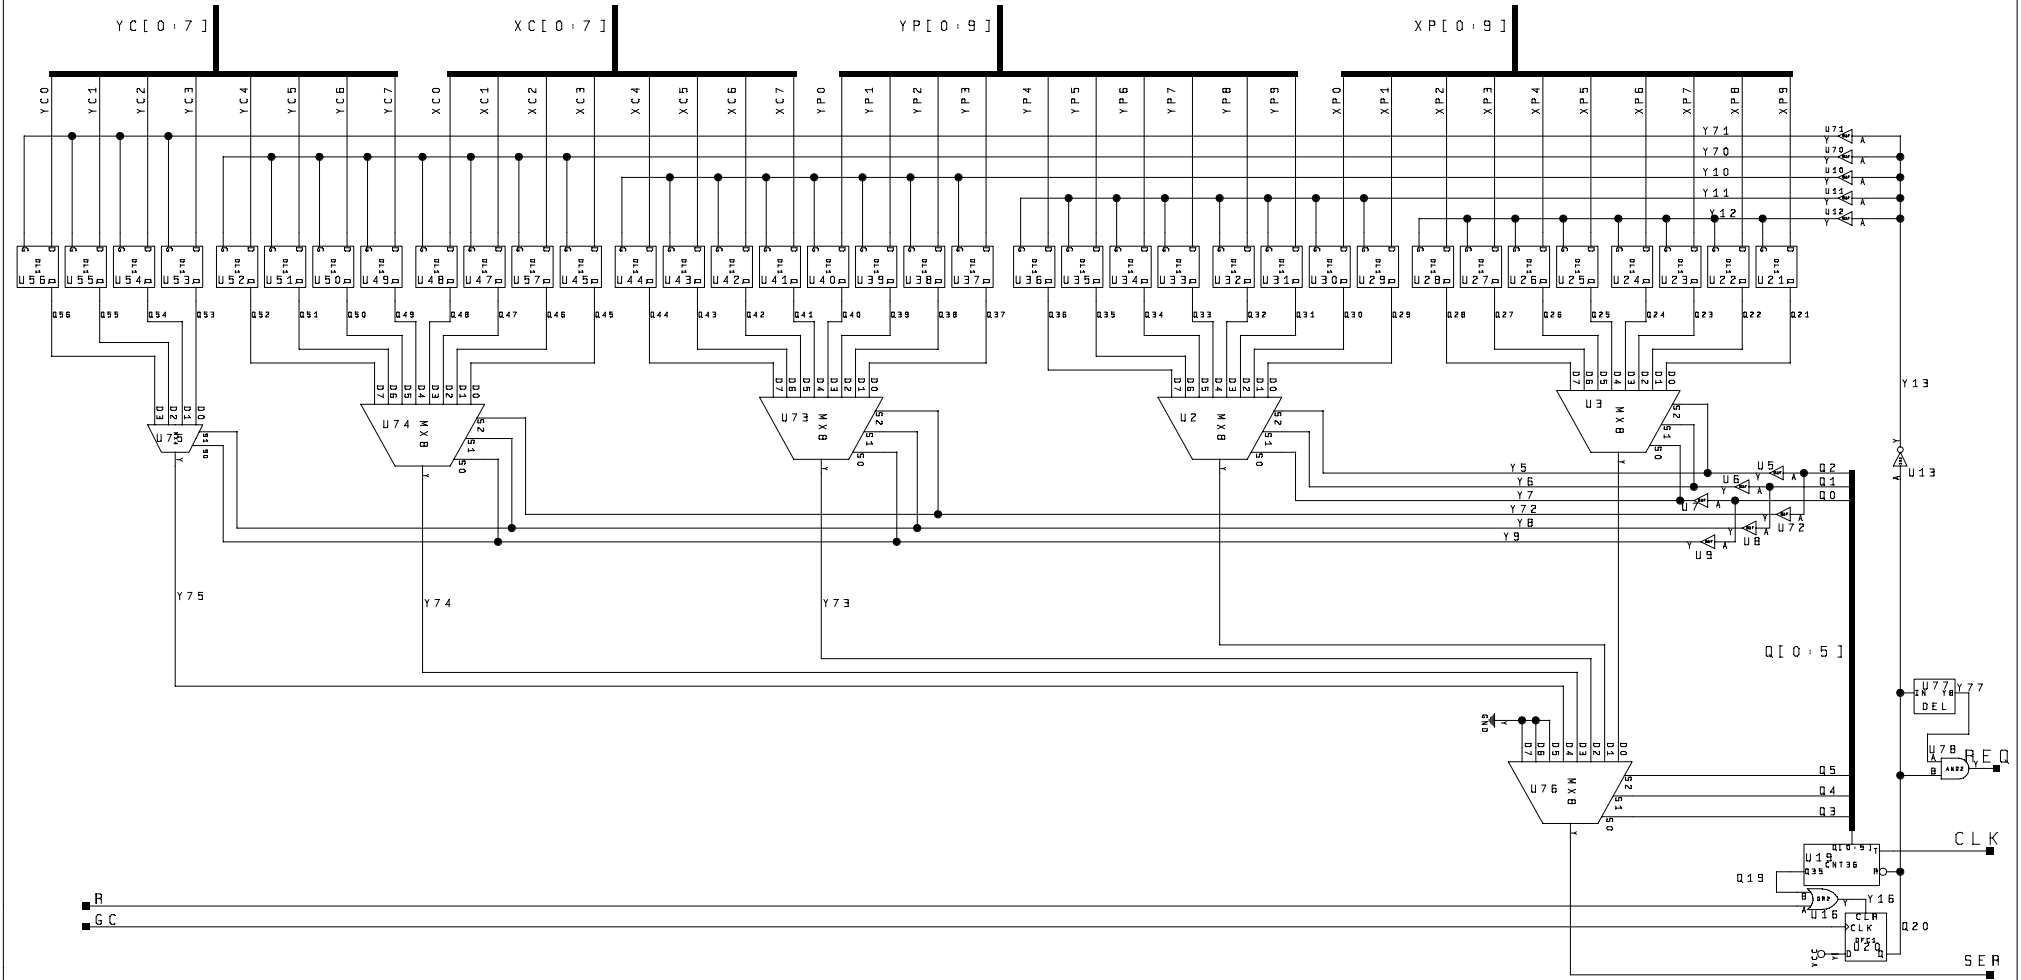

REV	DESCRIPTION	BY	DATE
C	LATCH/MUX INSTEAD OF SR	HDH	1MAY98

IMAGE FUV11	ACTEL DESIGN
FILE: GSE INTERFACE	
DESIGNER: H. F. DERKKS	200107
GSE INTF_1	023-V7C