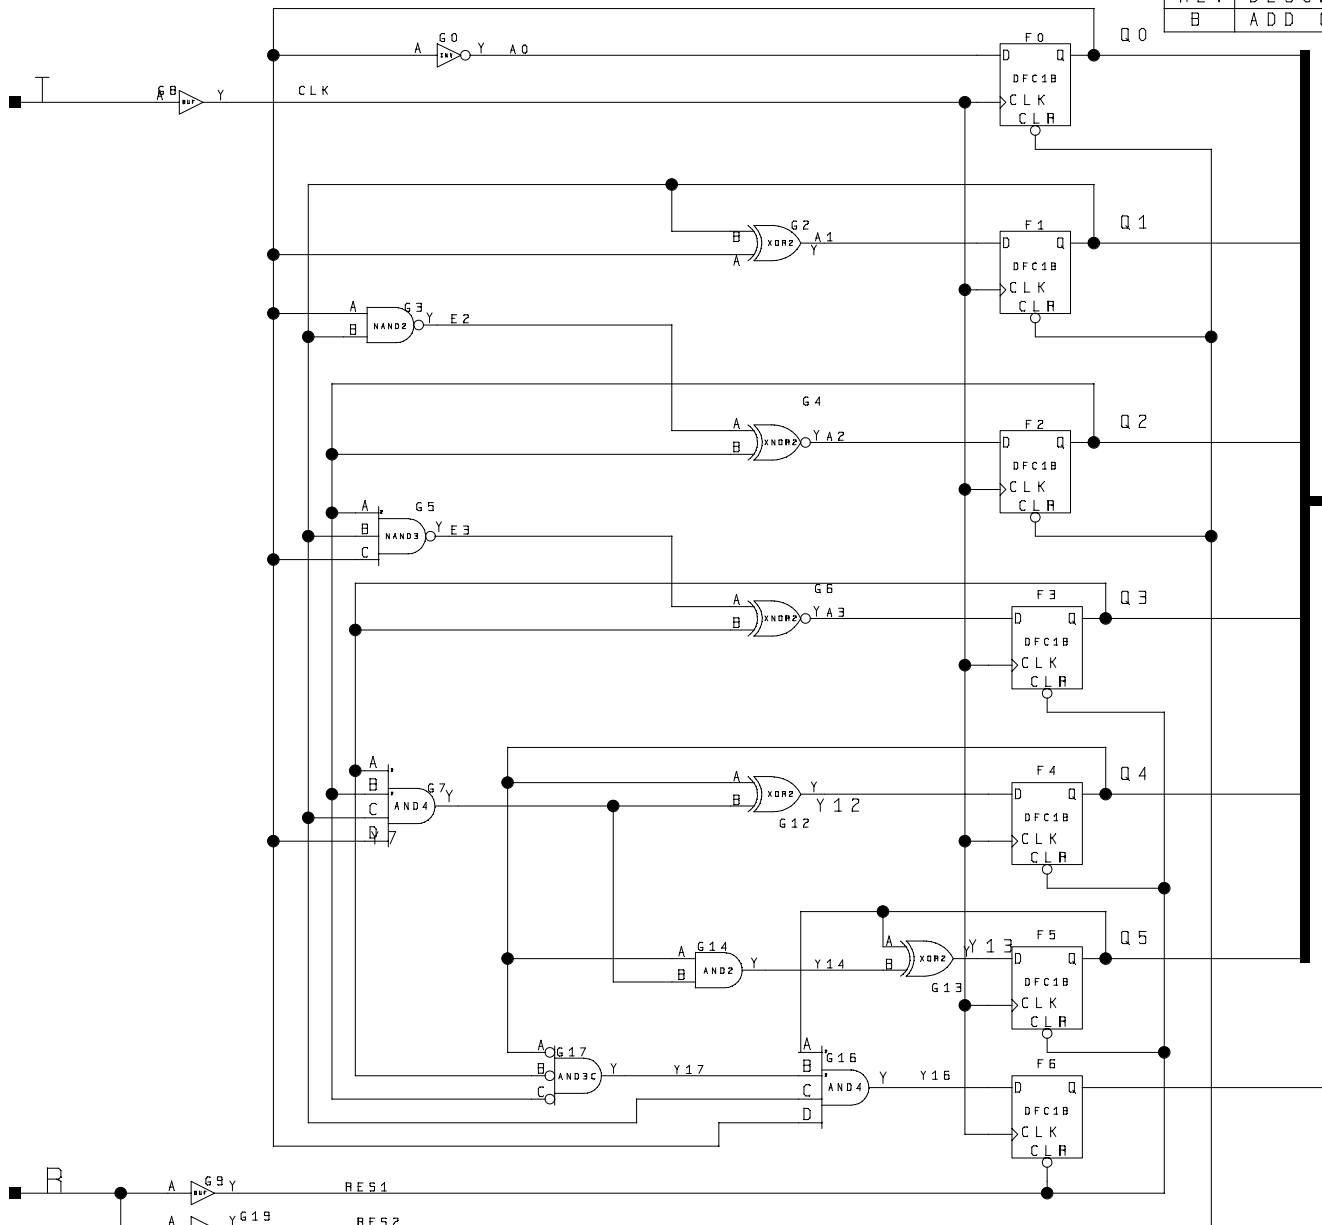

REV	DESCRIPTION	BY	DATE
B	ADD Q OUTPUTS TO SYMBOL	HDH	1MAY98

Q [ 0 : 5 ]

IMAGE	FUV	ACTEL	DESIGN
TITLE: 36 BIT SYNCHRONOUS COUNTER			
DRAWN BY	ETDERKS	DATE	29OCT97
FILE NAME	CNT36.1	DWG NO.	8023-V7
REV			B