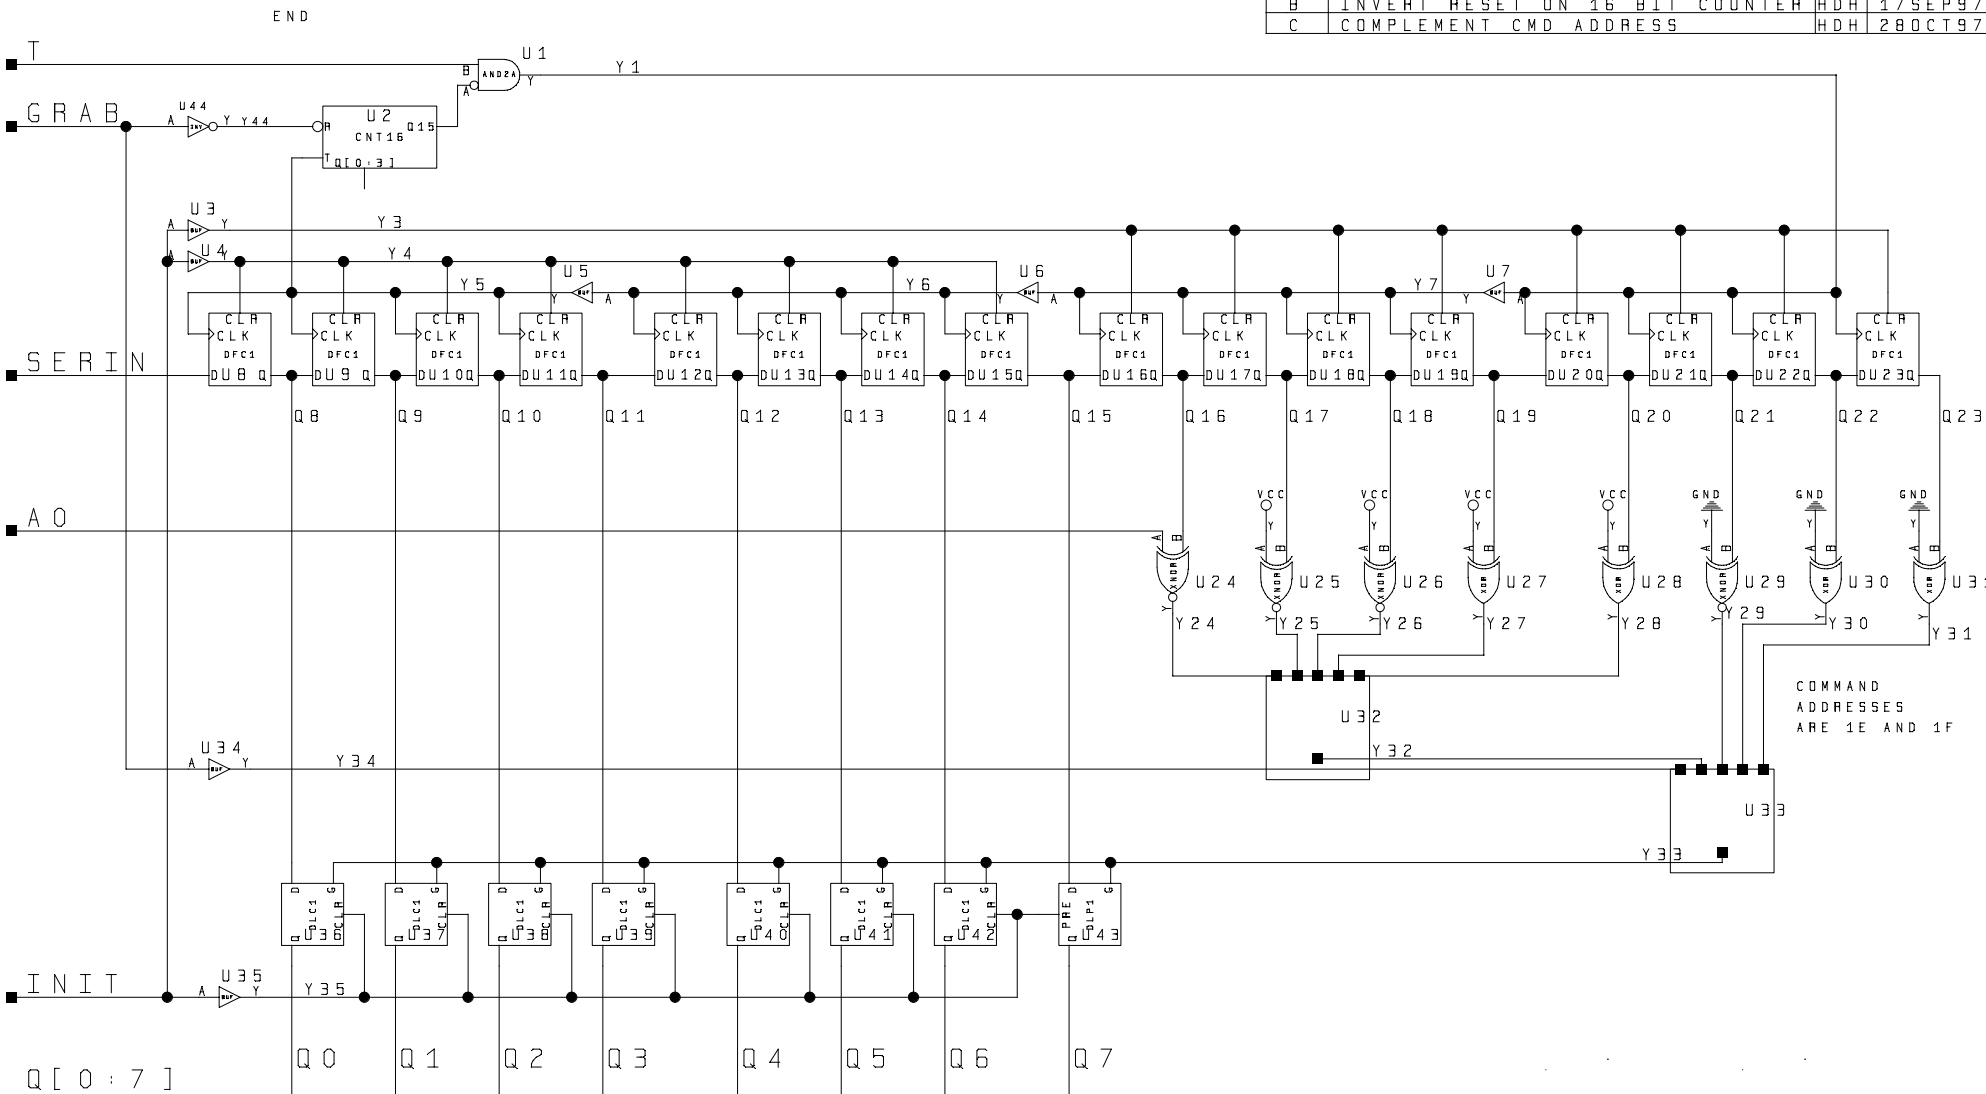

REV	DESCRIPTION	BY	DATE
B	INVERT RESET ON 16 BIT COUNTER	HDH	17SEP97
C	COMPLEMENT CMD ADDRESS	HDH	28OCT97

COMMAND ADDRESSES ARE 1E AND 1F

IMAGE FUV		ACTEL DESIGN	
TITLE: CDI COMMAND DECODER			
DESIGNER: HETBERKS	DATE: 1 AUG 97	REV NO: 8023-V7	REV: C
FILE: CMDREC.1			